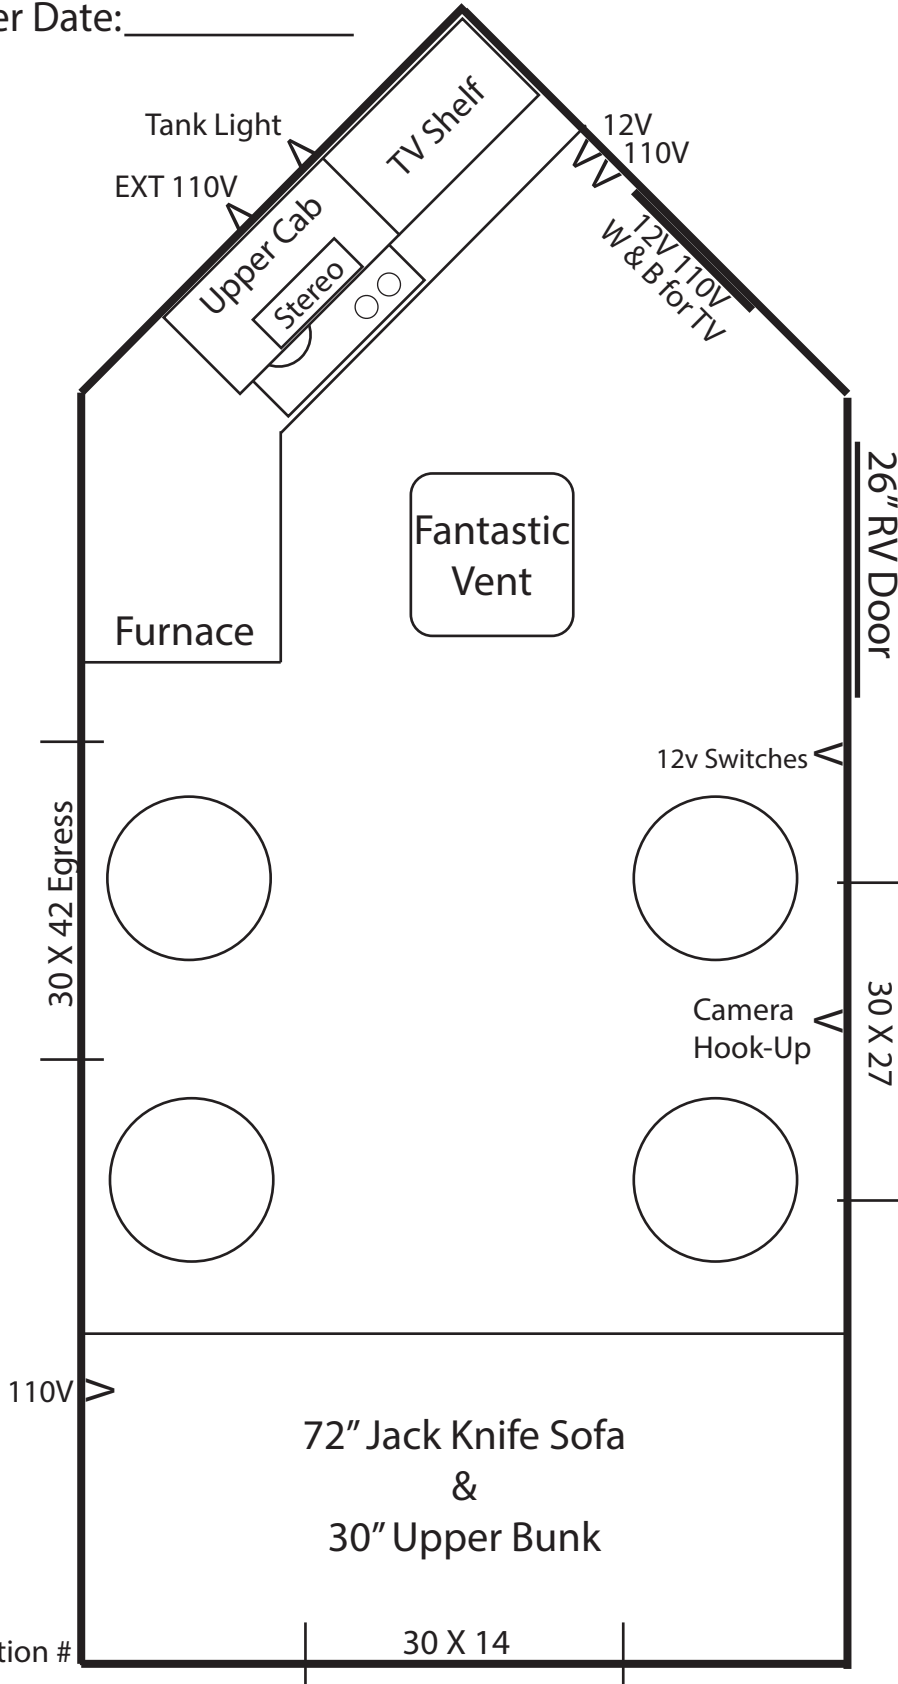

Dealer: _____
 Siding Color: _____
 Decal Color: _____
 S.G. Color: _____
 Customer: _____
 Order Date: _____

6.5 X 10V Honey Hole

~ 2022

- Single Axle Frame
- Hand Crank Winch System
- Rubber Floor
- 4 Holes with Lights
- Cedar Interior
- Flat Ceiling
- Fantastic Roof Vent
- 26" RV Door

- LED inside and out
- Wire & Brace for TV
- Digital TV Antenna
- Wire for Portable Satellite
- Stereo w/4 speakers
- Wired for Fish Cam - RCA
- 12V Recepts
- 110V Recepts & Exterior
- Tank Light

- 2 Burner cook-top
- Camo cushions & curtains
- Flat Panel Doors w/New Hinges
- 20,000 BTU Furnace
- 30" Bunk
- Jack-Knife Sofa
- New Countertops

Production # _____ 30 X 14