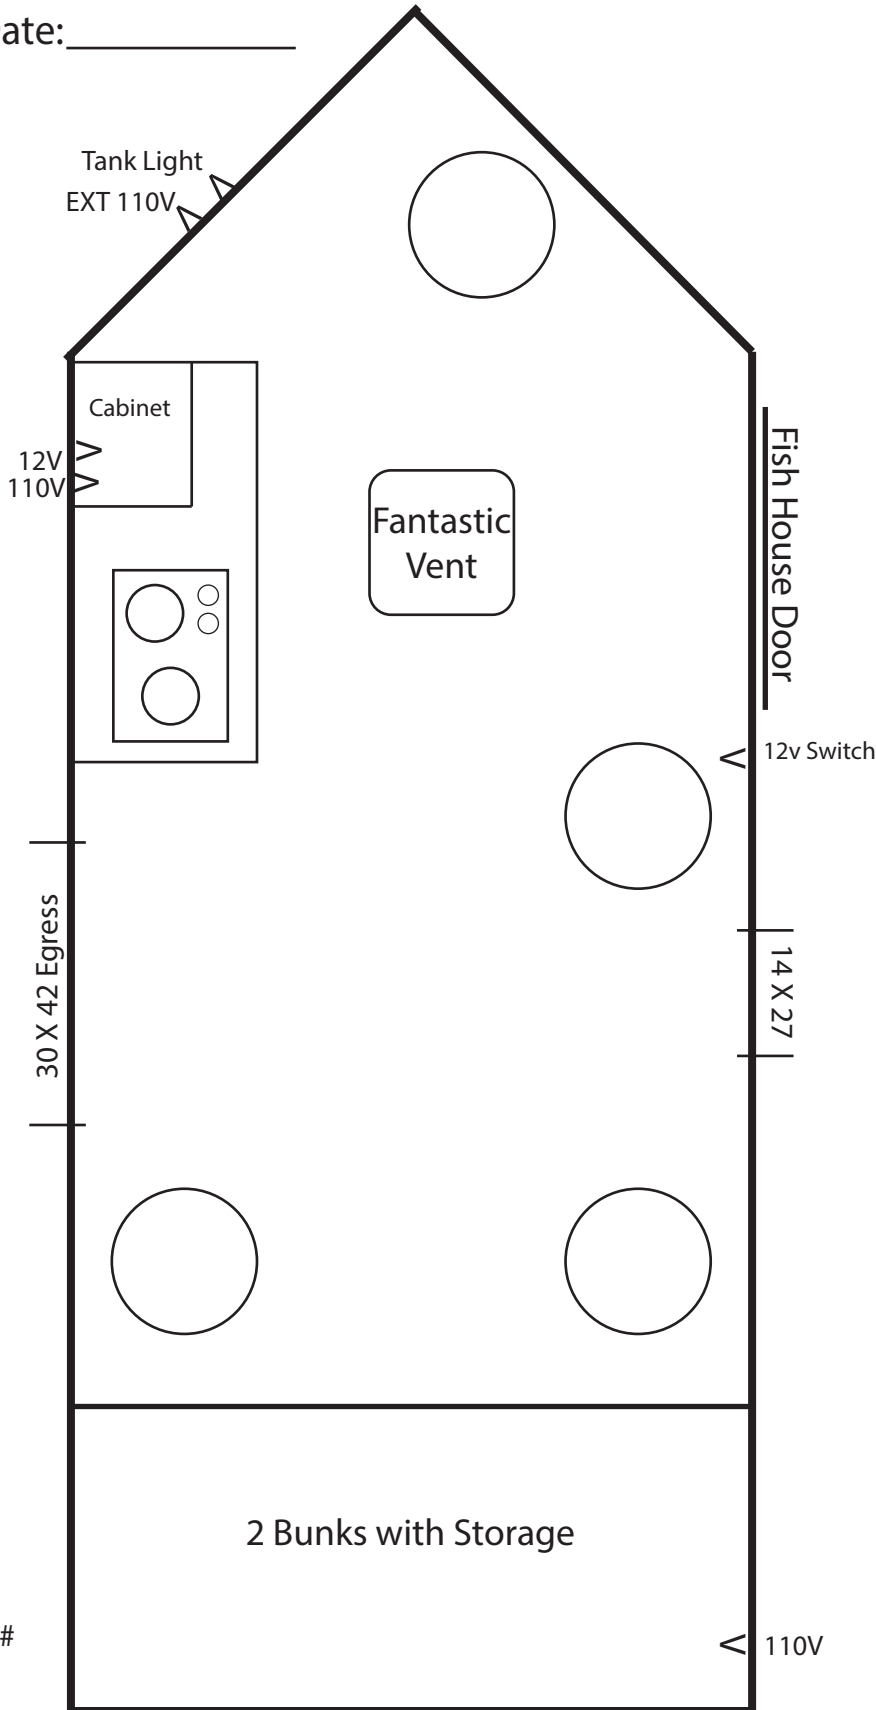

Dealer: _____
Siding Color: _____
Decal Color: _____
S.G. Color: _____
Customer: _____
Order Date: _____

6.5 X 12V Special

~ 2022

- Single Axle Frame
- Hand Crank Winch System
- 4 Holes
- Factory Select Interior
- Cedar Trim
- Flat Ceiling
- Carpet
- Fantastic Roof Vent

- LED Package
- 12V Recept
- 110V Recepts & Exterior
- Tank Light

- Upper cabinet
- 2 Burner cook-top
- Camo cushions
- 20,000 BTU Furnace
- 2 ~ 30" Bunks

Production # _____