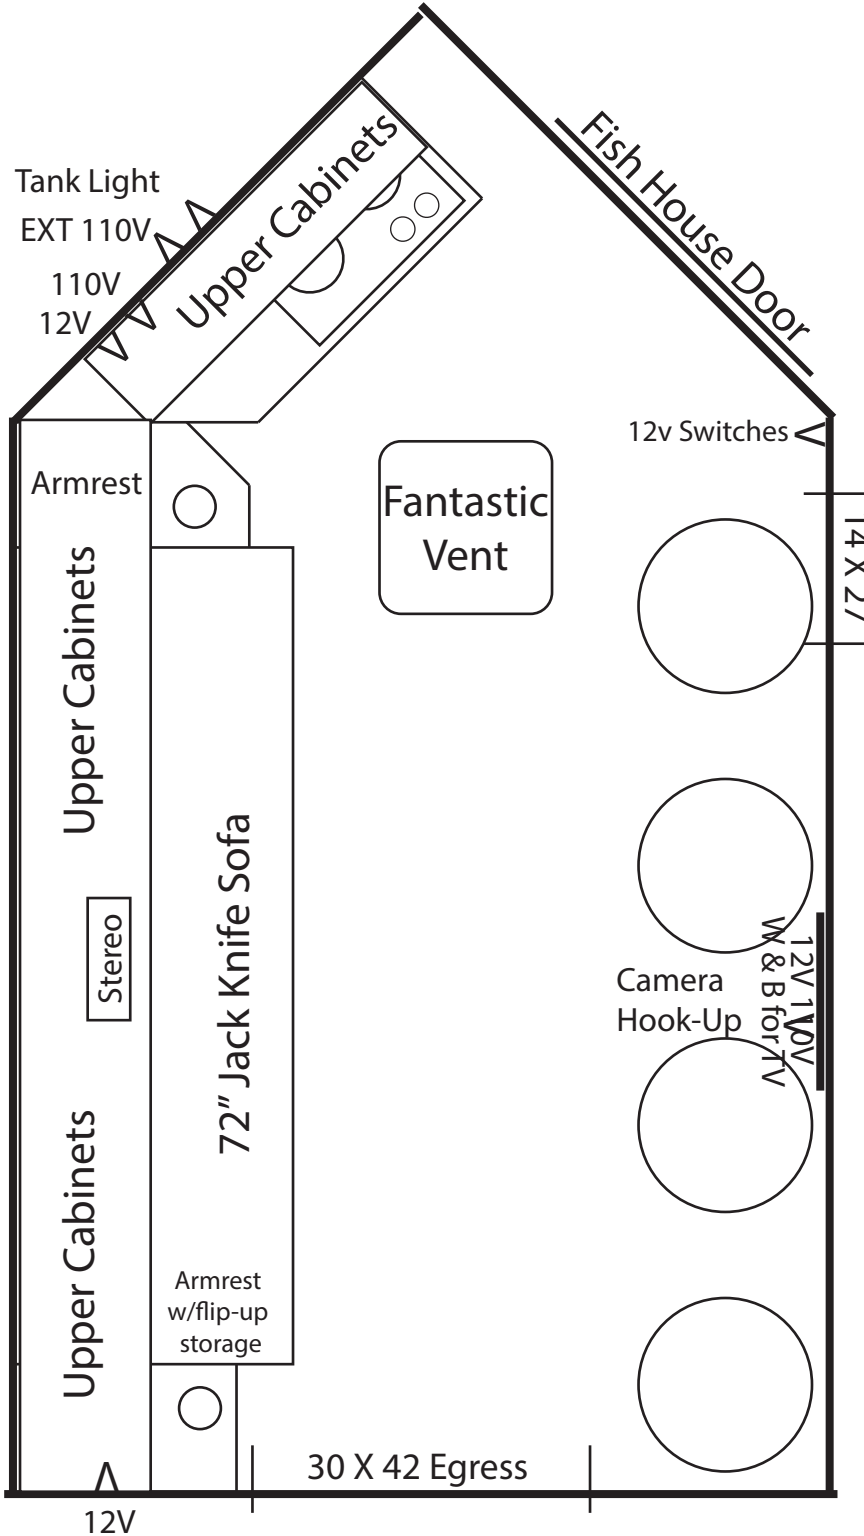

Dealer: _____
 Siding Color: _____
 Decal Color: _____
 S.G. Color: _____
 Customer: _____
 Order Date: _____

6.5 X 8V Little Jigger ~ 2022

Single Axle Frame
 Hand Crank Winch System
 4 Holes with Lights
 Factory Select Paneling
 Cedar Trim
 Flat Ceiling
 Carpet
 Fantastic Roof Vent

LED Package
 Wire & Brace for TV
 Digital TV Antenna
 Wire for Portable Satellite
 Stereo w/4 speakers
 Wired for Fish Cam - RCA
 12V Recepts
 110V Recept & Exterior
 Tank Light

2 Burner cook-top
 Tan curtains
 20,000 BTU Furnace
 Flat Panel Doors w/New Hinges
 Jack-Knife Sofa
 Armrests w/cup holders
 New Countertops