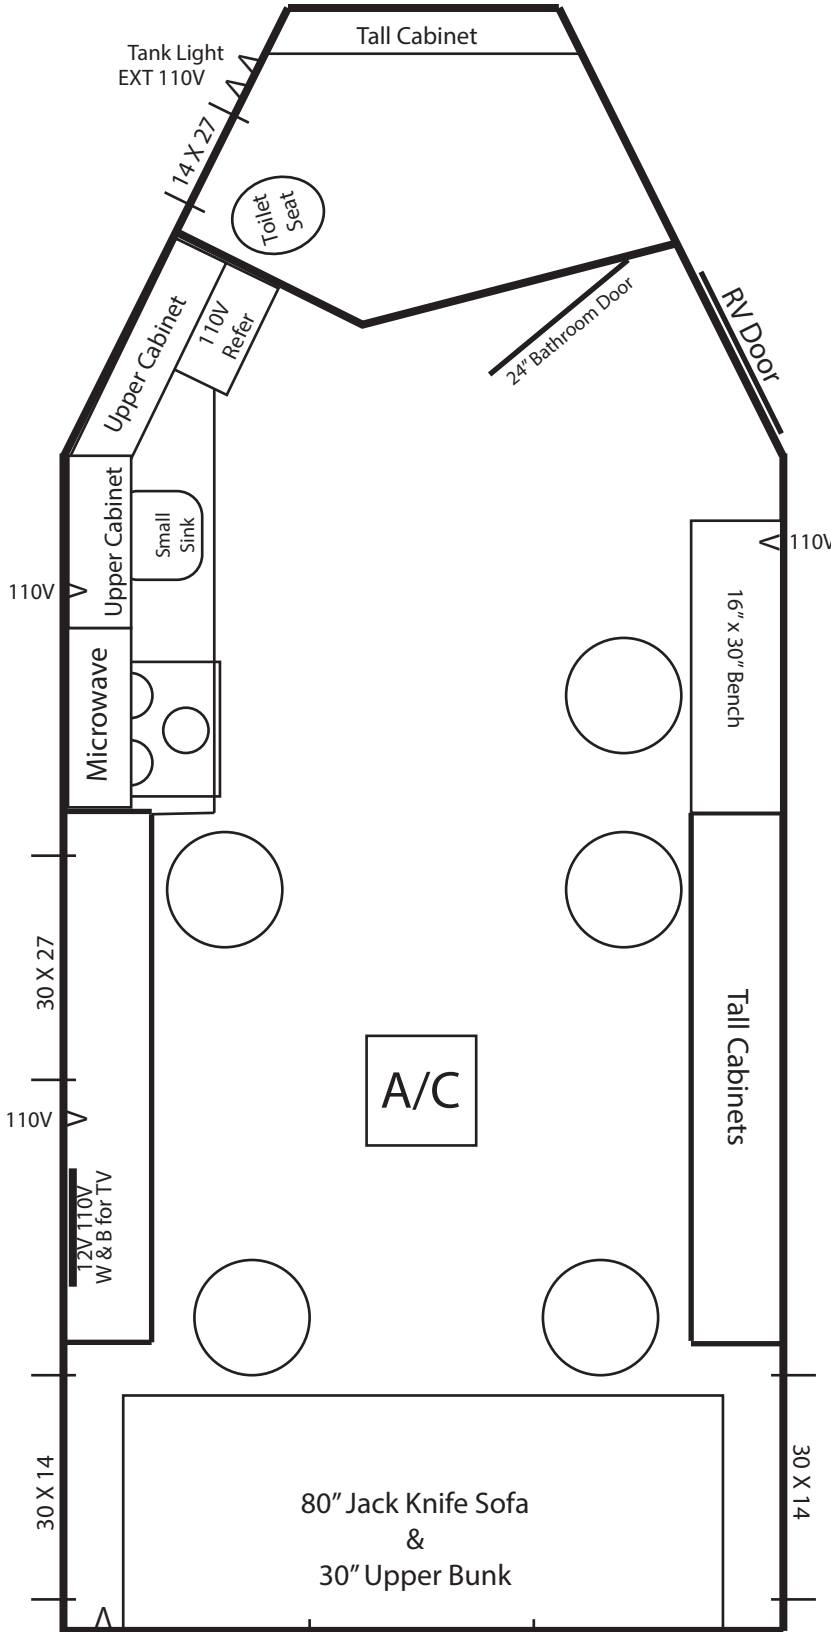

Dealer: _____
 Siding Color: _____
 Decal Color: _____
 S.G. Color: _____
 Customer: _____
 Order Date: _____

Frame Options

MFG: _____

Galvanized

Yes: No:

**8 X 17 Stub Honey Hole XL
 ~ 2022**

Single Axle Stub Nose Frame
 Torsion Axle Hand Crank Winch System
 5 Holes with Lights
 Cedar Interior
 84" Sidewalls
 Flat Ceiling
 Brown Wood-look Vinyl Floor
 A/C
 RV Door

LED Inside & Out
 Wire & Brace For TV
 Digital TV Antenna
 Wire for Portable Satellite
 Stereo w/4 Speakers
 110V Recept & Exterior

Bathroom w/toilet seat
 Cabinet in bath
 3 Burner cook-top w/oven - Glass Door
 Range hood w/vent
 110V Refrigerator
 Microwave
 Small Sink w/Bypass
 Flat Panel Doors w/New Hinges
 Brown cushions & curtains
 30,000 BTU Furnace
 30" Bunk
 80" Jack-Knife Sofa
 16"x30" Bench w/Cushion
 New Countertop

Production # 110V

30 X 42 Egress
