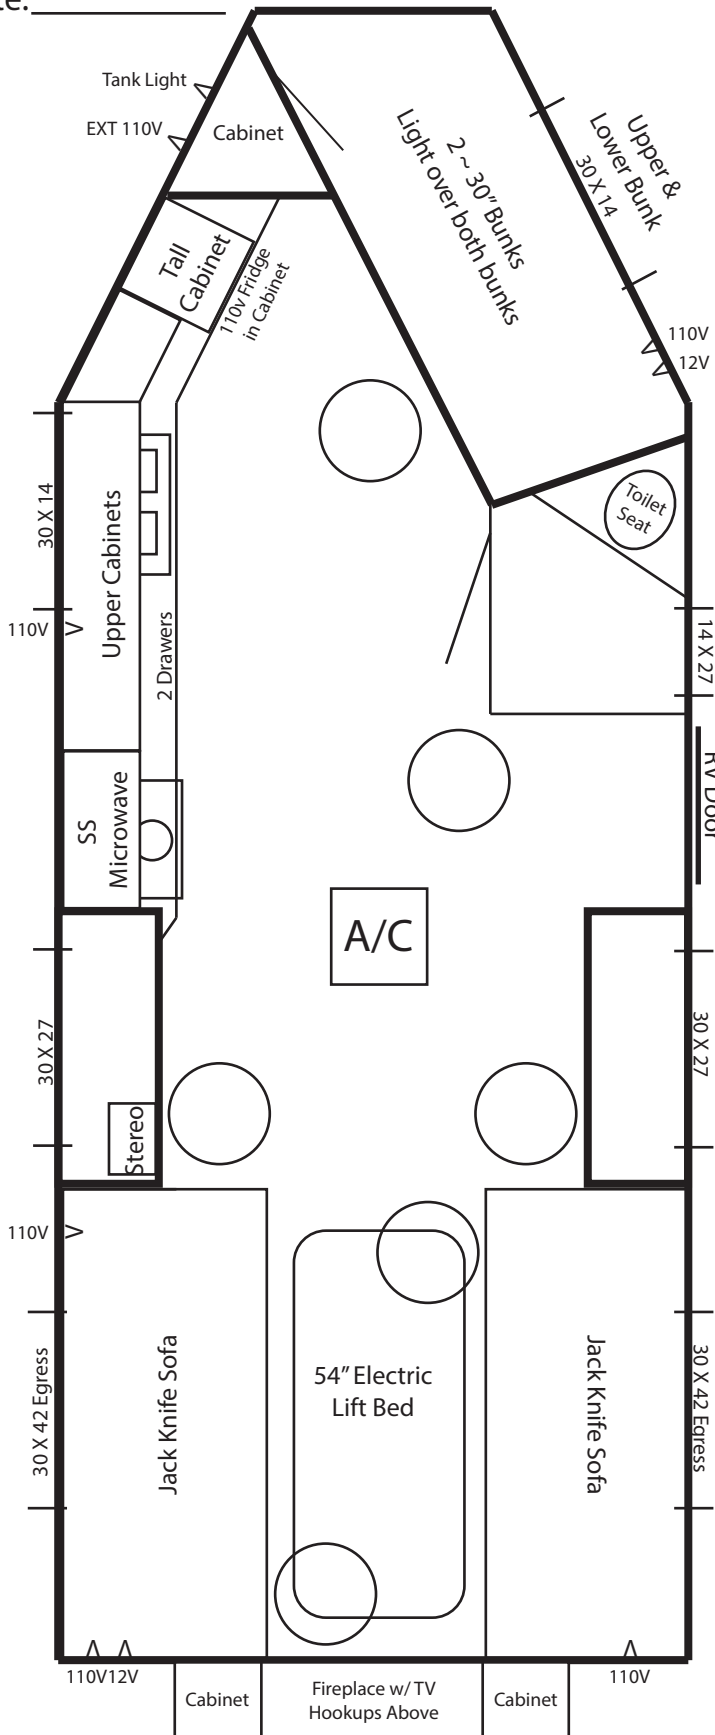

- Single Axle Hydraulic Stub Nose Frame
- 6 Holes with Lights
- Arctic Insulation
- 90" Sidewalls
- Cedar Interior
- Flat Ceiling
- Brown Vinyl Wood-Look Flooring
- 26" RV Door
- A/C w/ Thermostat

- LED Package
- Can Ceiling Lights w/Dimmer
- Wire & Brace for TV
- Digital TV Antenna
- Wire for Portable Satellite
- Stereo w/4 speakers
- 12V Recepts
- 110V Recepts & Exterior

- Bathroom w/ Toilet Seat
- Small Grey Water Tank - 20 Gallons
- Water Heater
- 15 Gallon Fresh Water Tank
- 3 Burner cook-top w/oven - Glass Door
- SS Range Hood w/ Vent
- SS Microwave
- Double Sink
- 110V Dorm Fridge
- Flat Panel Doors w/New Hinges
- Drawers
- Brown Cushions
- Brown Mini Blinds
- 2 ~ Jack Knife Sofas
- 54" Electric Lift Bed
- 2 ~ 30" Bunks
- 30,000 BTU Furnace
- Square Bay w/Fireplace & TV Hookups
- 14' Lighted Power Awning
- New Countertops