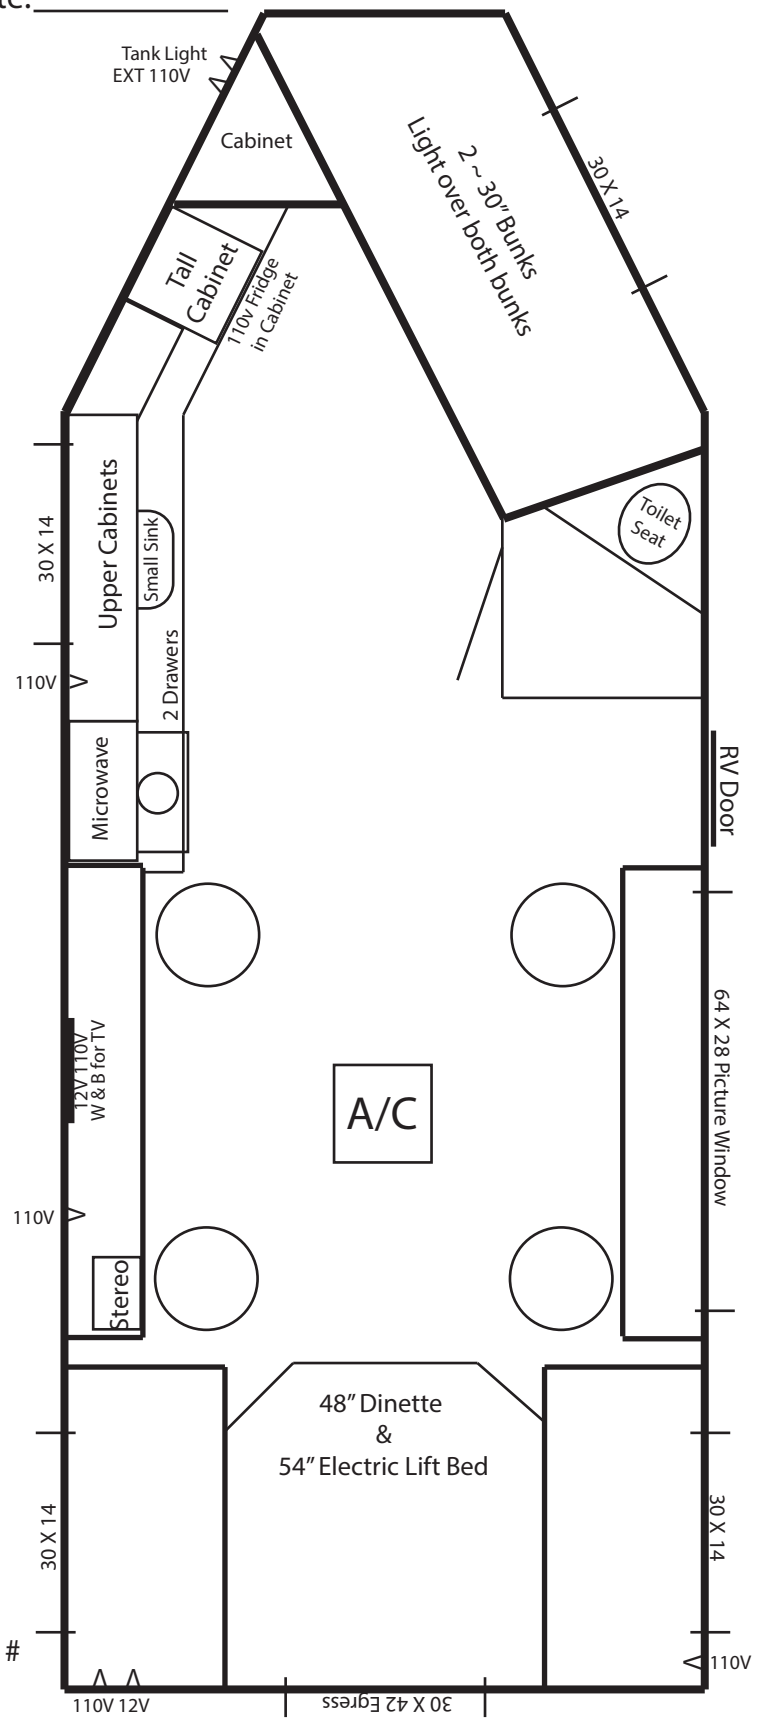

Dealer: _____
 Siding Color: _____
 Decal Color: _____
 S.G. Color: _____
 Customer: _____
 Order Date: _____

Frame Options

MFG: _____
 Galvanized
 Yes: No:

**8 X 21 Stub Hideout
 ~ 2022**

- Single Axle Stub Nose Frame
- Torsion Axle Hand Crank Winch System
- 90" Sidewalls
- 4 Holes with Lights
- Pine Interior
- Flat Ceiling
- Grey Wood-look Vinyl Floor
- A/C
- RV Door

- LED Inside & Out
- Wire & Brace For TV
- Digital TV Antenna
- Wire for Portable Satellite
- Stereo w/4 Speakers
- 110V Recept & Exterior

- Bathroom w/toilet seat
- Grey Water Bypass
- 3 Burner cook-top w/oven - Glass Door
- Range hood w/vent
- 110V Refrigerator
- Microwave
- Small Sink
- 2 Drawers in Kitchen
- Flat Panel Doors w/New Hinges
- Black cushions & curtains
- 30,000 BTU Furnace
- 2 ~ 30" Bunk
- 48" Dinette
- 54" Electric Lift Bed
- Picture window
- New Countertop