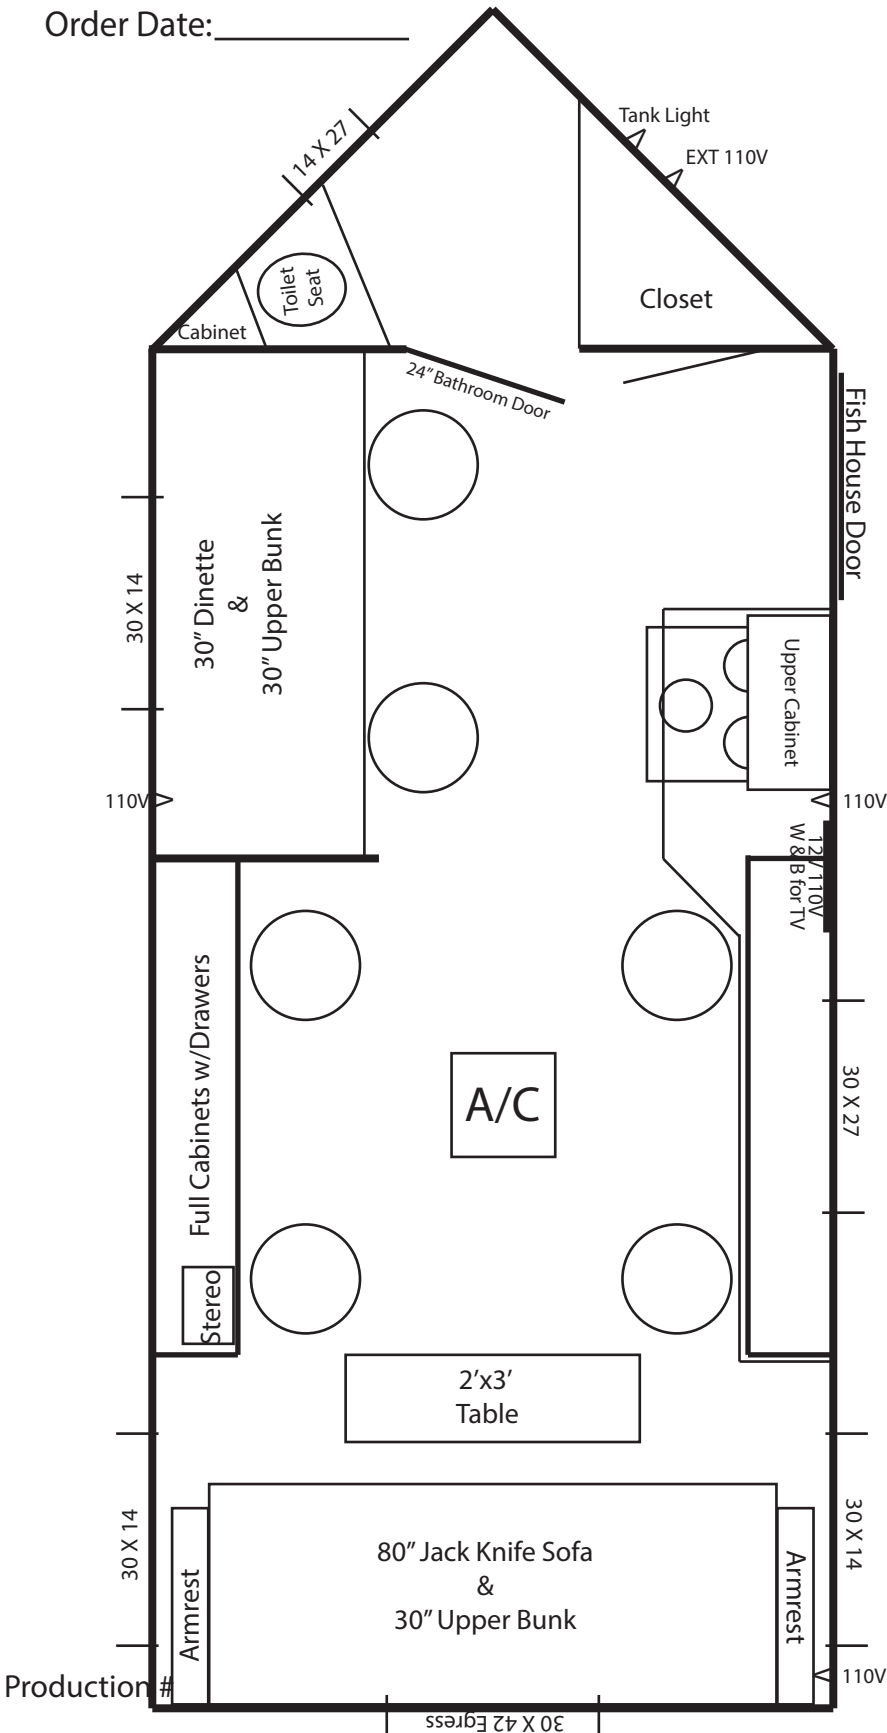

Dealer: _____
 Siding Color: _____
 Decal Color: _____
 S.G. Color: _____
 Customer: _____
 Order Date: _____

Frame Options

MFG: _____

Galvanized

Yes: No:

8 X 16V Walleye Tracker ~ 2022

- Single Axle Frame
- Hand Crank Winch System
- 6 Holes with Lights
- Tan Panel Interior
- Brown Stained Cabinets
- Flat Ceiling
- Brown Vinyl Wood-Look Floor
- A/C

- LED Package
- Wire & Brace For TV
- Digital TV Antenna
- Wire for Portable Satellite
- Stereo w/4 speakers
- 12V Recepts
- 110V Recepts & Exterior

- Bath w/toilet seat
- Closet
- 3 Burner cook-top w/oven - Glass Door
- Range hood w/vent
- Full Cabinet w/Drawers over WW
- Flat Panel Doors w/New Hinges
- Brown cushions & curtains
- 30,000 BTU Furnace
- 2 ~ 30" Bunks
- 30" Dinette
- Jack-Knife Sofa
- 2' x 3' Table
- 4" Interior Stoneguard
- New Countertops

Production # _____

30 X 42 Egress