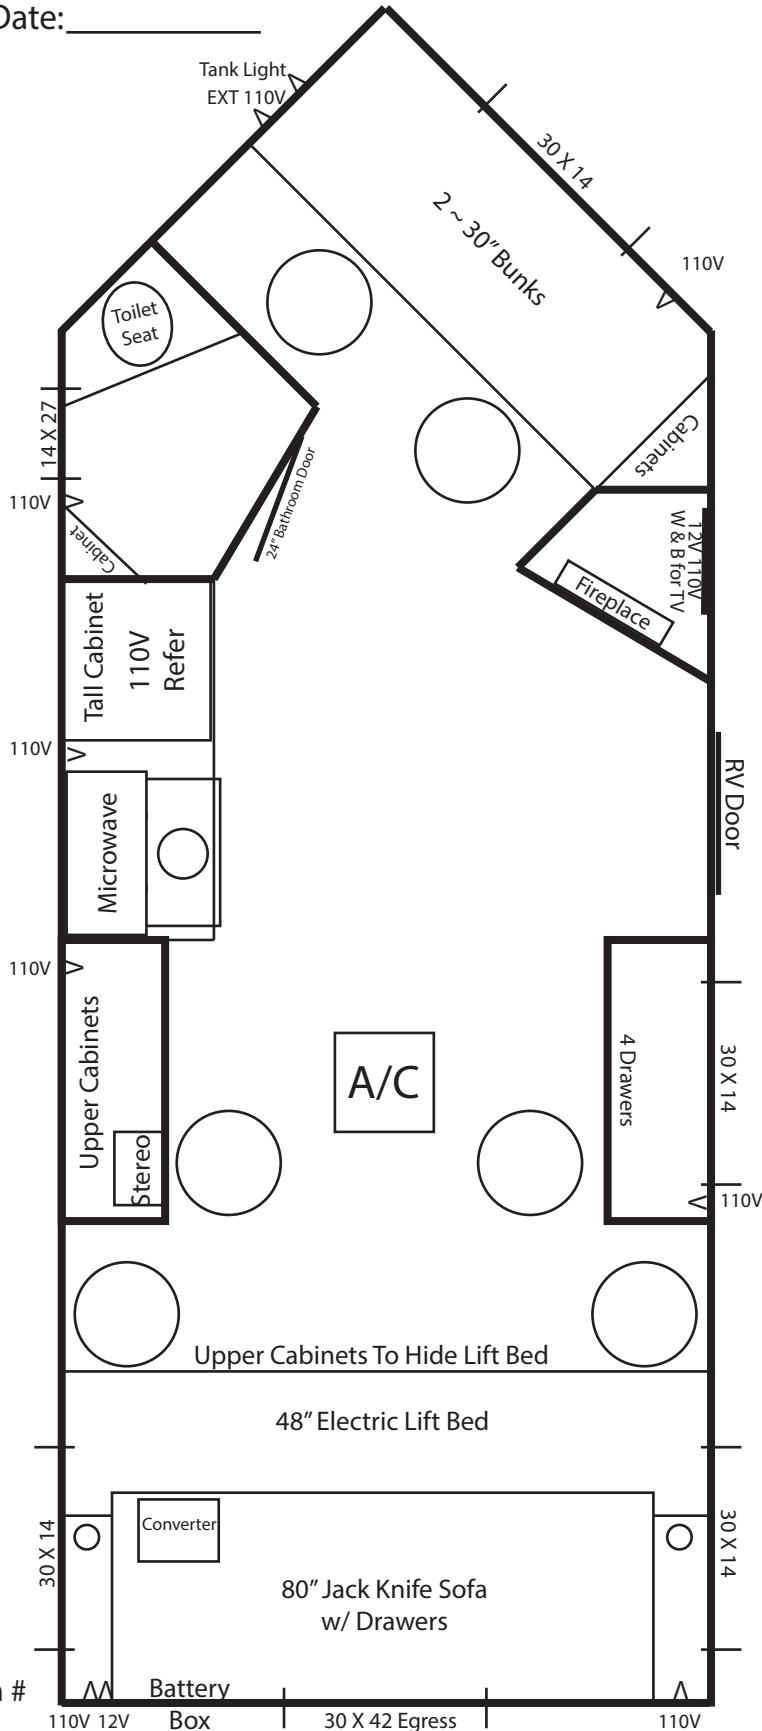

- Single Axle Hydraulic Frame
- 6 Holes with Lights
- 90" Sidewalls
- Arctic Insulation
- Cedar Interior
- Flat Ceiling
- Carpet
- RV Door
- A/C w/ Thermostat

- LED Package
- Wire & Brace for TV
- Digital TV Antenna
- Wire for Portable Satellite
- Stereo w/4 speakers
- 12V Recepts
- 110V Recepts & Exterior

- Bathroom w/Toilet Seat
- Upper Cabinet in bath
- 3 Burner cook-top w/oven - Glass Door
- Range hood w/vent
- Microwave
- 110v Fridge
- Flat Panel Doors w/New Hinges
- Cabinets above Wheel Wells
- 4 ~ Drawers
- Brown cushions
- Brown Mini Blinds
- 30,000 BTU Furnace
- 48" Electric Lift Bed
- 2 ~ 30" Bunks
- Upper cabinets To Hide Lift Bed
- 80" Jack-Knife Sofas w/Armrests
- Fireplace
- New Countertops