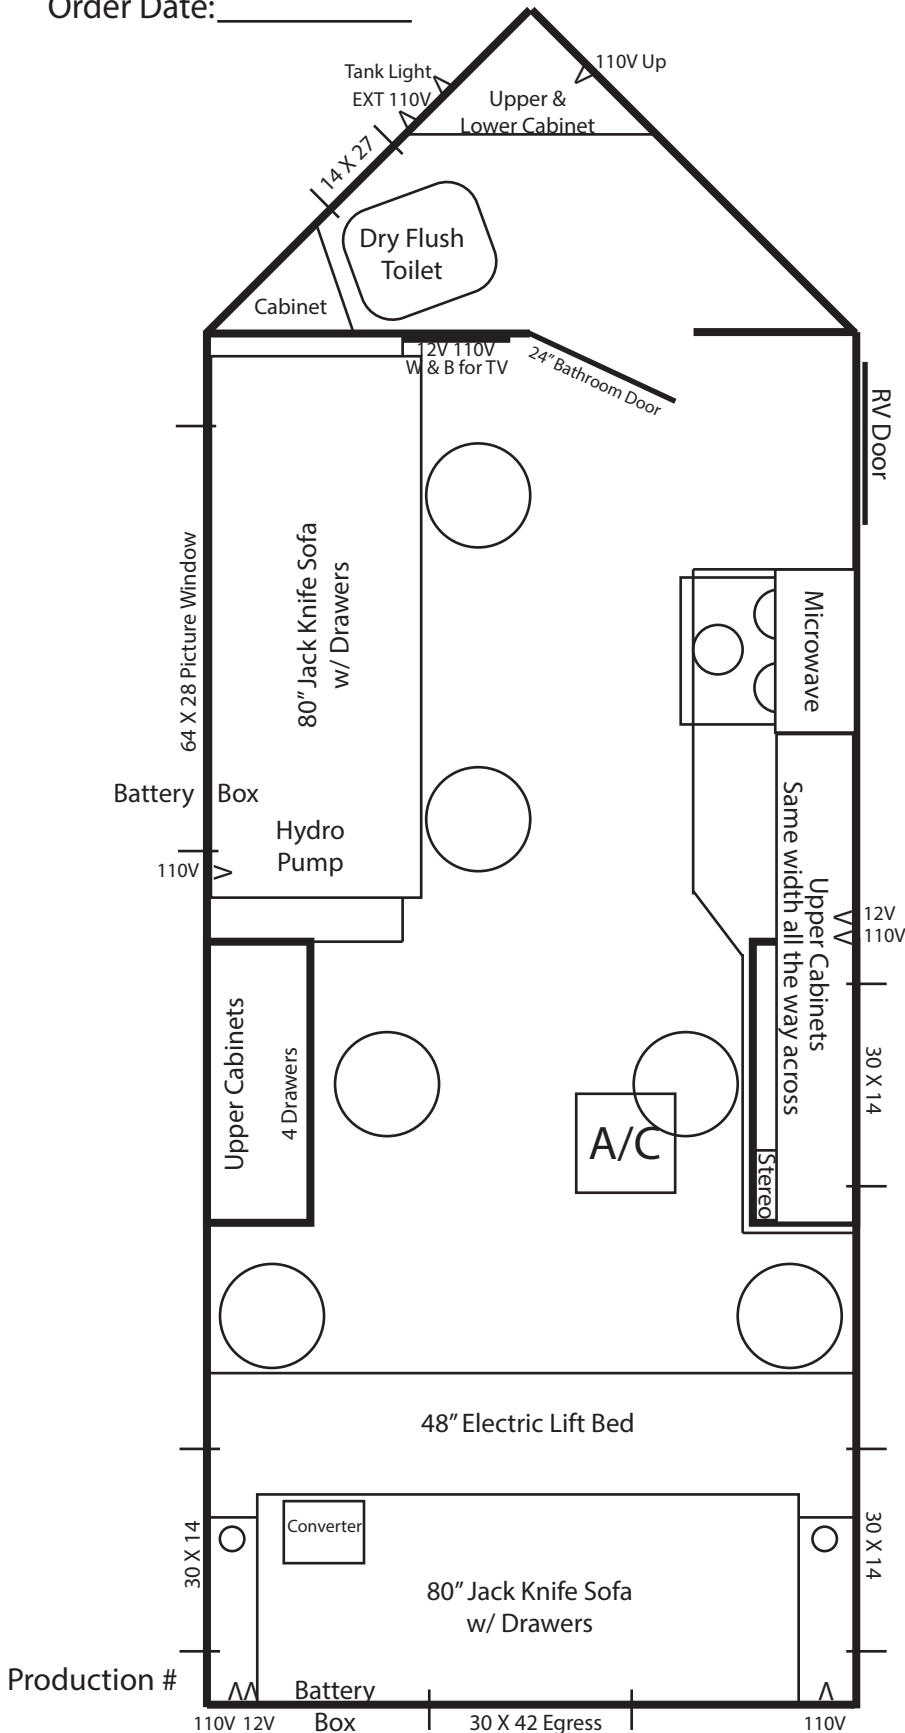

- Single Axle Hydraulic Frame
- 6 Holes with Lights
- 90" Sidewalls
- Arctic Insulation
- Cedar Interior
- Cathedral Ceiling
- Carpet
- RV Door
- A/C w/ Thermostat

- LED Package
- Wire & Brace for TV
- Digital TV Antenna
- Wire for Portable Satellite
- Stereo w/4 speakers
- 12V Recepts
- 110V Recepts & Exterior

- Bath w/Dry Flush Toilet
- Upper Cabinet in bath
- 3 Burner cook-top w/oven - Glass Door
- Range hood w/vent
- Microwave
- Flat Panel Doors w/New Hinges
- Cabinets above Wheel Wells
- 4 ~ Drawers
- Camo cushions
- Brown Mini Blinds
- 30,000 BTU Furnace
- 48" Electric Lift Bed
- 2 ~ 80" Jack-Knife Sofas w/
Formica Armrests,
2 ~ Cup Holders and 4 ~ Drawers
- Picture window
- New Countertops