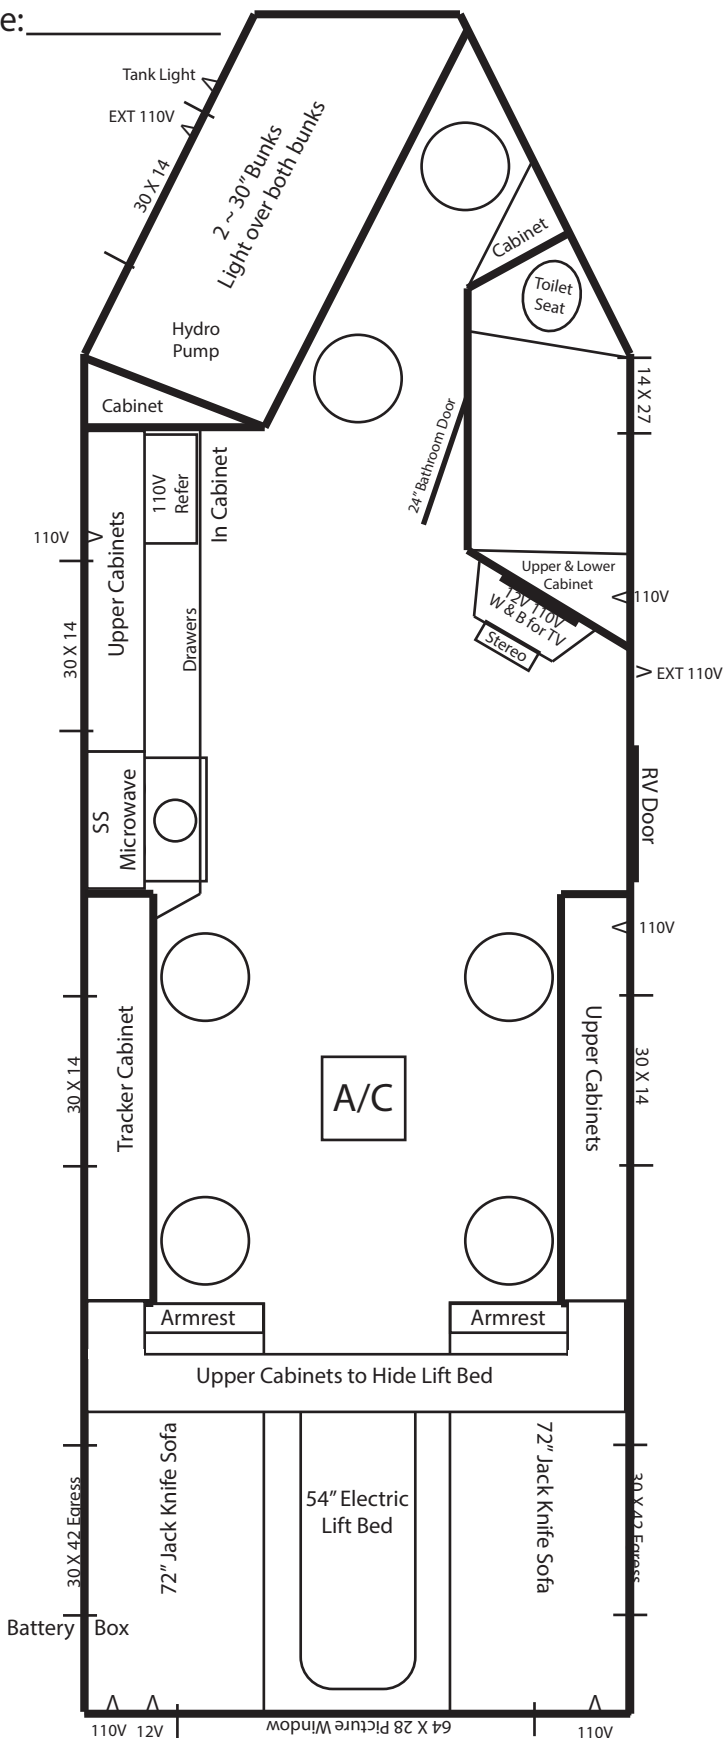

Dealer: _____
 Siding Color: Fiberglass
 Decal Color: _____
 S.G. Color: _____
 Customer: _____
 Order Date: _____

Frame Options

MFG: _____

Galvanized

Yes: No:

**8 X 26 Stub Trophy Hunter
 ~ 2022**

- Tandem Axle Hydraulic Stub Nose Frame
- 90" Side Walls
- Arctic Insulation
- 6 Holes with Lights
- Cedar Interior
- Flat Ceiling
- Carpet
- A/C w/ Thermostat
- RV Door
- Slideout Battery Box

- LED Inside and Out
- Wire & Brace for TV
- Digital TV Antenna
- Wire for Portable Satellite
- Radio w/4 speakers
- 12V Recepts
- 110V Recepts & Exterior

- Bath w/toilet seat
- Upper & Lower Cabinet in bath
- 3 Burner cook-top w/oven - Glass Door
- SS Range hood w/vent
- SS Microwave
- 110V Refrigerator - In Tall Cabinet
- Flat Panel Doors w/New Hinges
- Upper Cabinets to Hide Lift Bed
- Drawers
- Tracker Cabinet
- Camo cushions
- Brown Mini Blinds
- 30,000 BTU Furnace
- 54" Electric Lift Bed
- 2 ~ 30" Bunks
- 2 ~ 72" Jack Knife Sofa
- Picture window
- New Countertops

Production # _____
