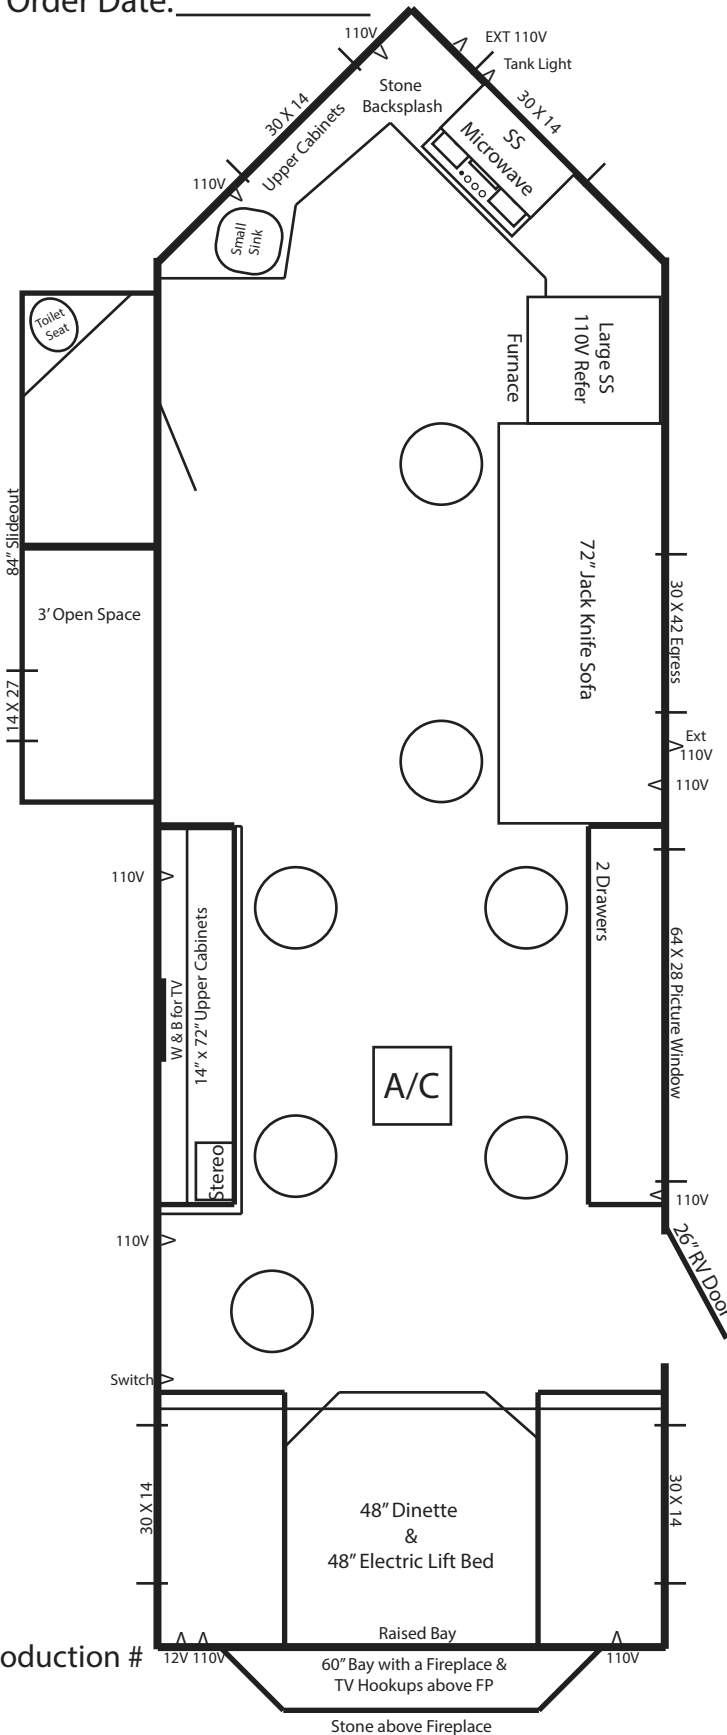

Galvanized  
 Yes:  No:

**8 X 22V Lighthouse  
 ~ 2022**

Dual Axle Hydraulic Frame  
 7 Holes with Lights  
 90" Sidewalls  
 Arctic Insulation  
 Power Slide-Out Room  
 Tan Panel Interior  
 Walnut Stain Cabinets  
 Cove Trim  
 Flat Ceiling  
 Brown Wood-Look Vinyl Floor  
 A/C w/ Thermostat

LED inside and out  
 2 ~ Wire & Brace for TV  
 Digital TV Antenna  
 Wire for Portable Satellite  
 Stereo w/4 speakers  
 12V Recepts  
 110V Recepts & Exterior  
 Exterior Speakers w/Lights

Toilet Seat in Slideout  
 3' Open Space in Slideout  
 Furion Cooktop & Oven  
 SS Range hood w/vent  
 Small Sink w/ Hand Pump & Tank  
 SS Microwave  
 SS 110v Refrigerator  
 Stone Backsplash in whole kitchen  
 Flat Panel Doors w/New Hinges  
 Brown cushions  
 Brown Mini Blinds  
 30,000 BTU Furnace  
 48" Electric Lift Bed  
 Jack-Knife Sofa  
 48" Dinette  
 Picture Window  
 60" Bay Window w/Fireplace & TV Hookup  
 19' Lighted Power Awning  
 4" Interior Stoneguard  
 New Countertop