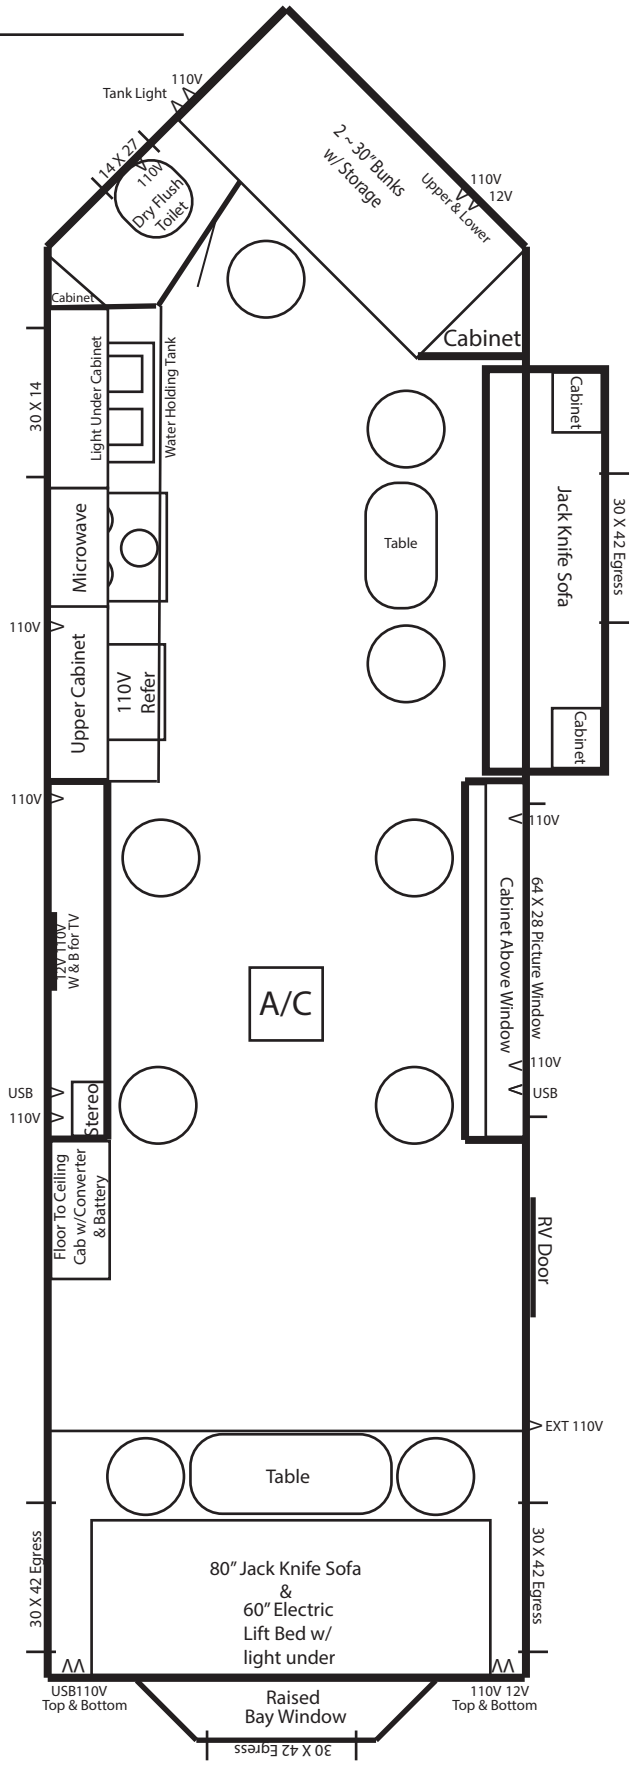

Dealer: _____
 Siding Color: _____ **Fiberglass** _____
 Decal Color: _____
 S.G. Color: _____
 Customer: _____
 Order Date: _____

Frame Options

MFG: _____

Galvanized
 Yes: No:

8 X 24V Boss XL

~ 2022

- Dual Axle Hydraulic Frame
- 9 Holes with Lights
- 90" Sidewalls
- Arctic Package
- Cedar Interior
- Flat Ceiling
- Brown Wood-Look Vinyl Floor
- A/C w/Tstat
- Power Slide-Out Room
- RV Door

- LED Inside & Out
- Wire & Brace for TV
- Digital TV Antenna
- Wire for Portable Satellite
- Stereo w/4 speakers
- 12V Recepts
- 110V Recepts & Exterior
- Exterior Speakers w/Lights

- Dry Flush Toilet
- 3 Burner cook-top w/oven - Glass Door
- Range hood w/vent
- Double Sink
- Microwave
- 110V refrigerator
- Flat Panel Doors w/New Hinges
- Mini Blinds
- 30,000 BTU Furnace
- 60" Electric Lift Bed
- Floor To Ceiling Cabinet
- 80" Jack-Knife in Back
- 72" Jack-knife sofa in Slideout
- Raised Bay Window(no side windows)
- 21' Lighted Awning
- Picture Window
- Two Bunks w/ Storage
- New Countertops