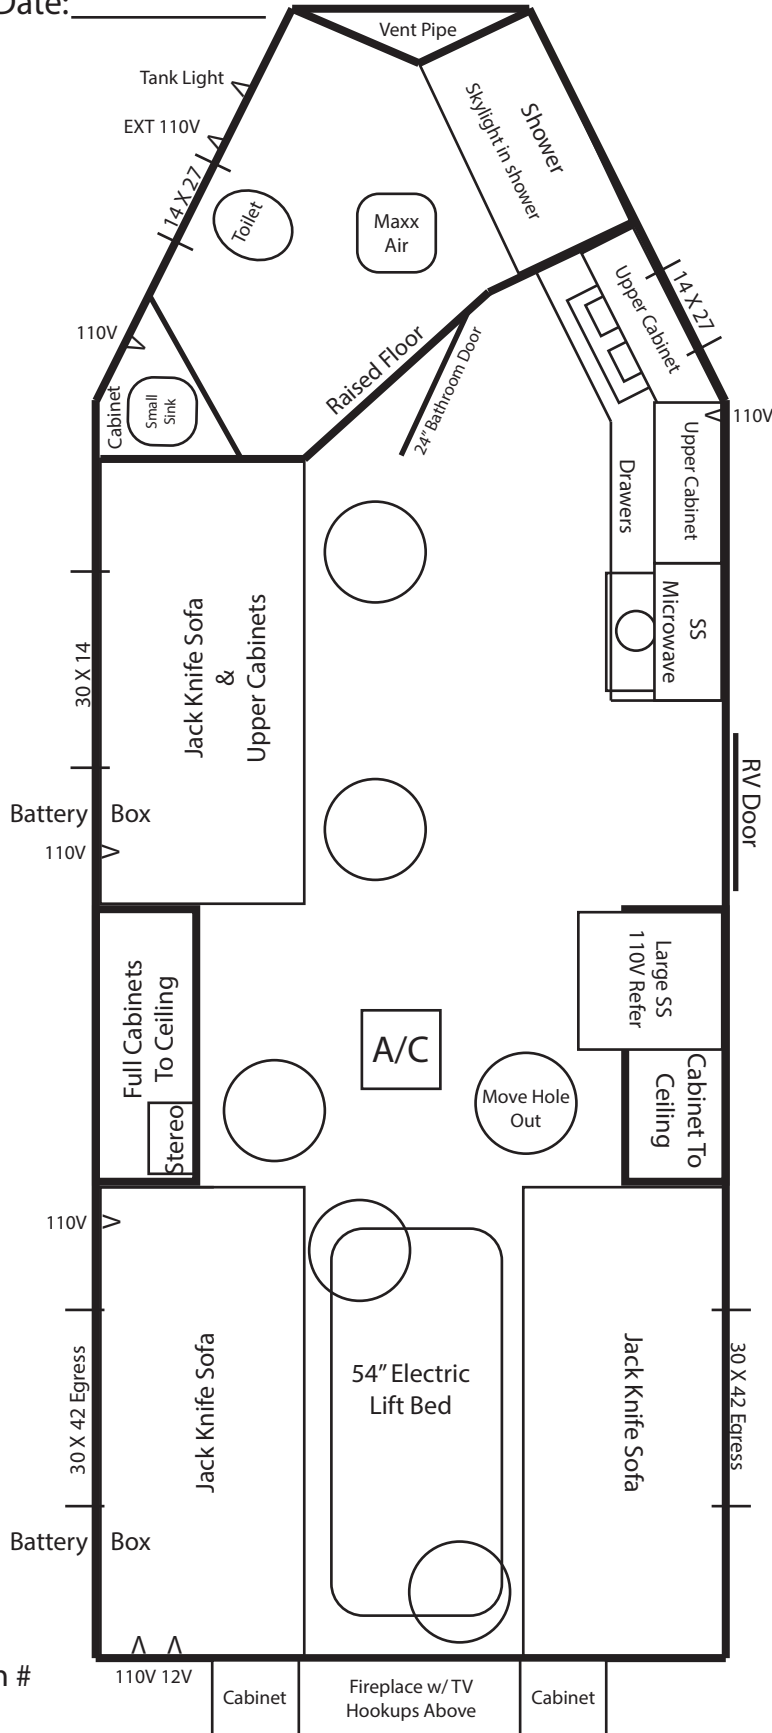

- Single Axle Hydraulic Stub Nose Frame
- 6 Holes with Lights
- Arctic Insulation
- 90" Sidewalls
- Tan Panel Interior
- Brown Stained Cabinets
- Flat Ceiling
- Brown Vinyl Wood-Look Flooring
- 26" RV Door
- A/C w/ Thermostat
- 2 ~ Slideout Battery Box
- Maxx Air Vent

- Raised Bathroom w/Shower & Toilet
- Vanity w/ Small Sink
- 3 Burner cook-top w/oven - Glass Door
- SS Range Hood w/ Vent
- SS Microwave
- Double Sink
- SS 110V Large Fridge
- Flat Panel Doors w/New Hinges
- Drawers
- Brown Mini Blinds
- 3 ~ Jack Knife Sofas
- 54" Electric Lift Bed
- 30,000 BTU Furnace
- Square Bay w/Fireplace & TV Hookups
- 14' Lighted Power Awning
- New Countertops