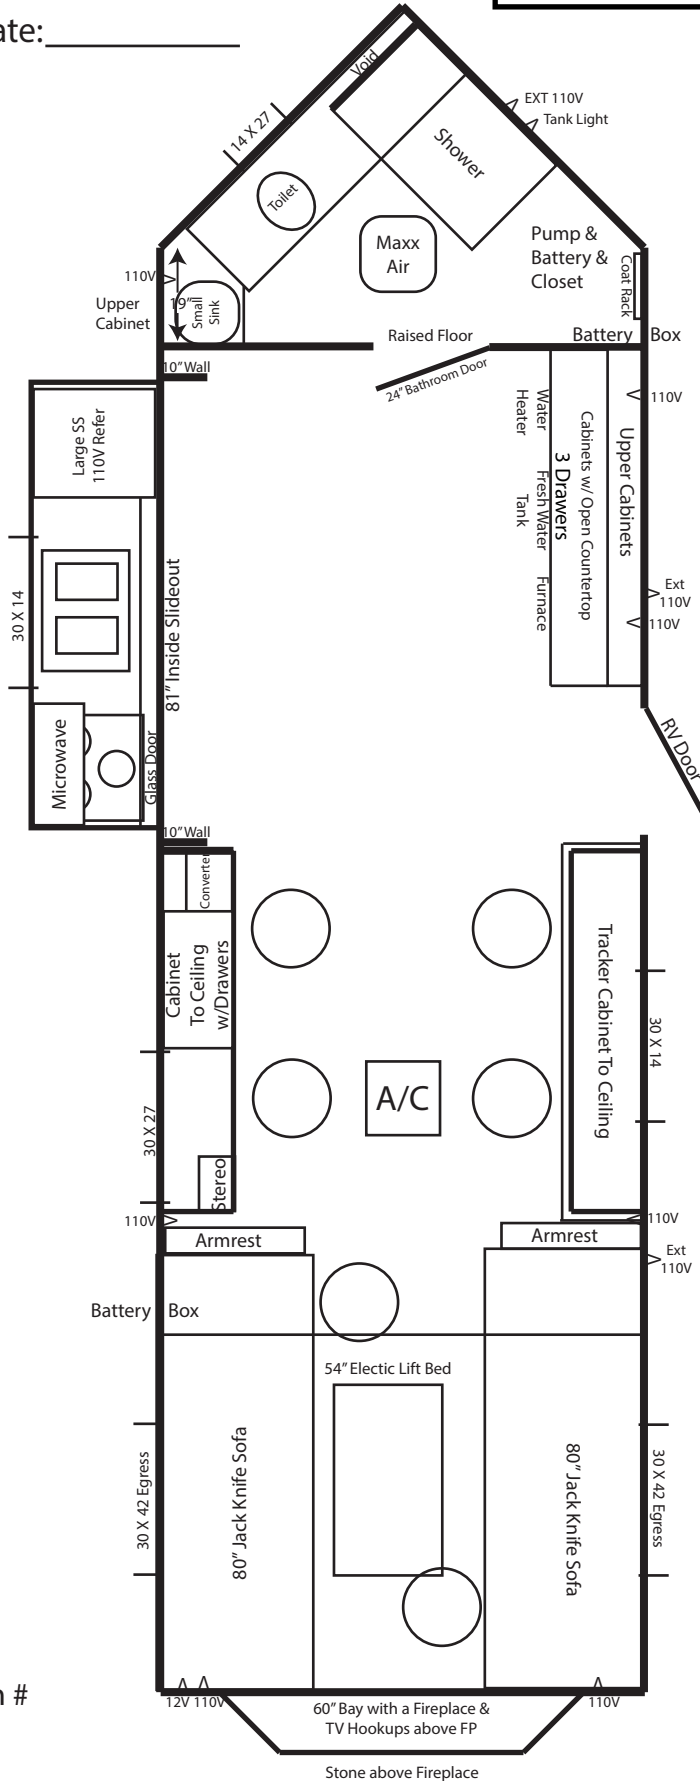

# 8 X 24V Diamond ~ 2022

- Dual Axle Hydraulic Frame
- Arctic Insulation
- 6 Holes with Lights
- 90" Sidewalls
- Power Slide-Out Room
- Tan Panel Interior
- Walnut Stained Pine Cabinets
- Cove Trim
- Flat Ceiling
- Brown Wood-Look Vinyl Floor
- A/C w/ Thermostat
- Maxx Air Ceiling Vent
- 2 ~ Exterior Slide-Out Battery Boxes

- LED inside and out
- Can Ceiling Lights
- Wire & Brace for TV in Bay
- Digital TV Antenna
- Wire for Portable Satellite
- Stereo w/4 speakers
- Exterior Speakers w/Lights
- 12V Recepts
- 110V Recepts & Exterior

- Raised Bathroom Floor
- Bathroom w/toilet & shower
- Suburban Glass Door Oven
- Range hood w/vent
- Double Stainless Steel Sink
- Microwave
- Large SS 110v Refrigerator
- Stone Backsplash in Kitchen
- Flat Panel Doors w/ New Hinges
- Mini Blinds
- 30,000 BTU Furnace
- Tracker Cabinet
- 2 ~ Jack-Knife Sofas
- 54" Electric Lift Bed
- 60" Bay w/Fireplace & TV Hookups
- Stone Above Fireplace
- 21' Power Awning
- 4" Black Interior Stoneguard
- New Countertop