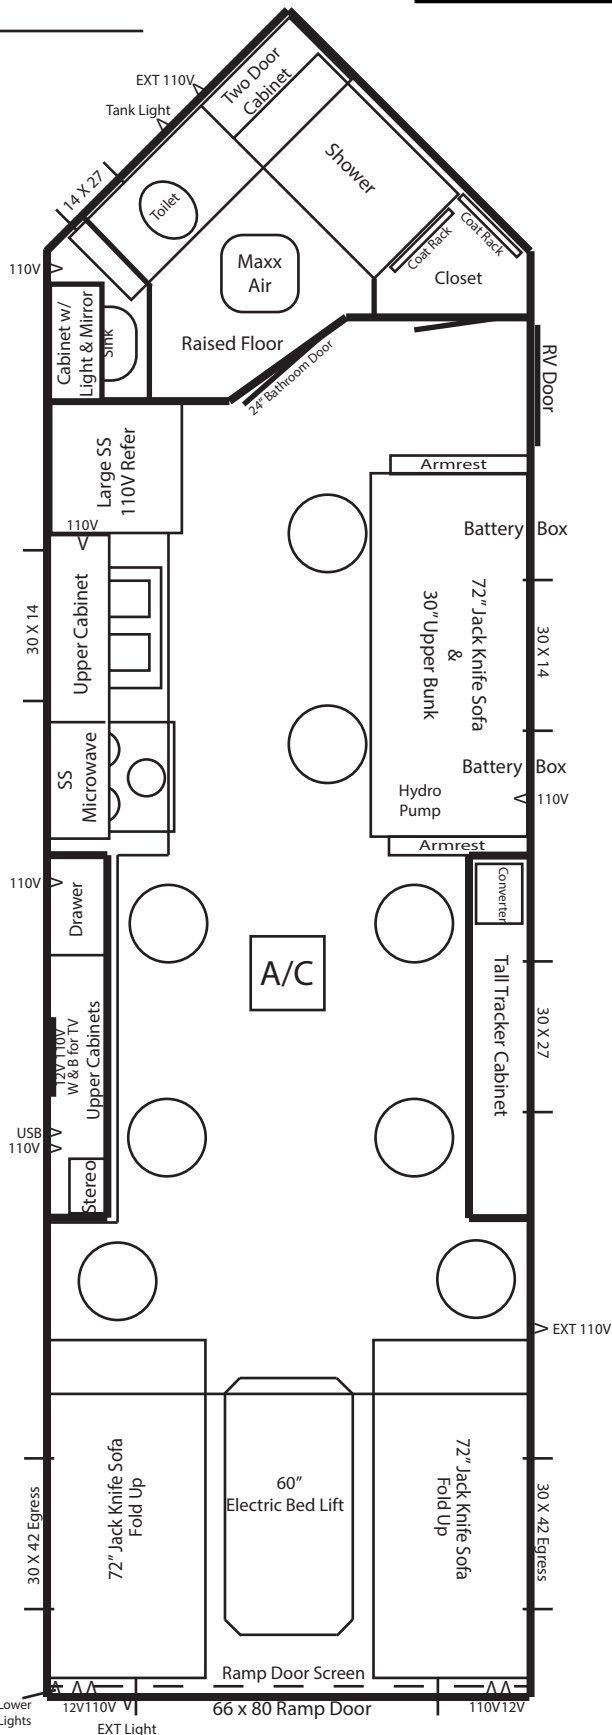

Dealer: _____
 Siding Color: _____ **Fiberglass** _____
 Decal Color: _____
 S.G. Color: _____
 Customer: _____
 Order Date: _____

Frame Options

MFG: _____

Galvanized

Yes: No:

8 X 24V Ghost Rider Toy Hauler ~ 2022

- Dual Axle Hydraulic Frame
- Arctic Insulation
- 90" Sidewalls
- 8 Holes with Black Hole Lights
- Cedar Interior
- Flat Ceiling
- Brown Wood-Look Vinyl Flooring
- A/C w/Thermostat
- 2 ~ Exterior Slide-Out Battery Boxes
- Maxx Air Vent in Bathroom
- Ramp Door w/ Screen

- LED Inside & Out
- Can Ceiling Lights
- Wire & Brace for TV
- Digital TV Antenna
- Wire for Portable Satellite
- Stereo w/4 speakers
- Exterior Speakers w/Lights
- 12V Recepts
- 110V Recepts & Exterior
- USB Ports

- Raised Bathroom w/toilet & Shower
- 3 Burner cook-top w/oven - Glass Door
- SS Range hood w/vent
- Double Sink
- Backsplash in Kitchen
- SS Microwave
- 110V Large Refrigerator
- Flat Panel Doors w/New Hinges
- Drawer
- Tall Tracker Cabinet
- Brown cushions
- Mini Blinds
- 30,000 BTU Furnace
- 3 ~ Jack-Knife Sofa
- 30" Bunk
- 60" Lift Bed
- 19' Power Awning Lighted
- New Countertops