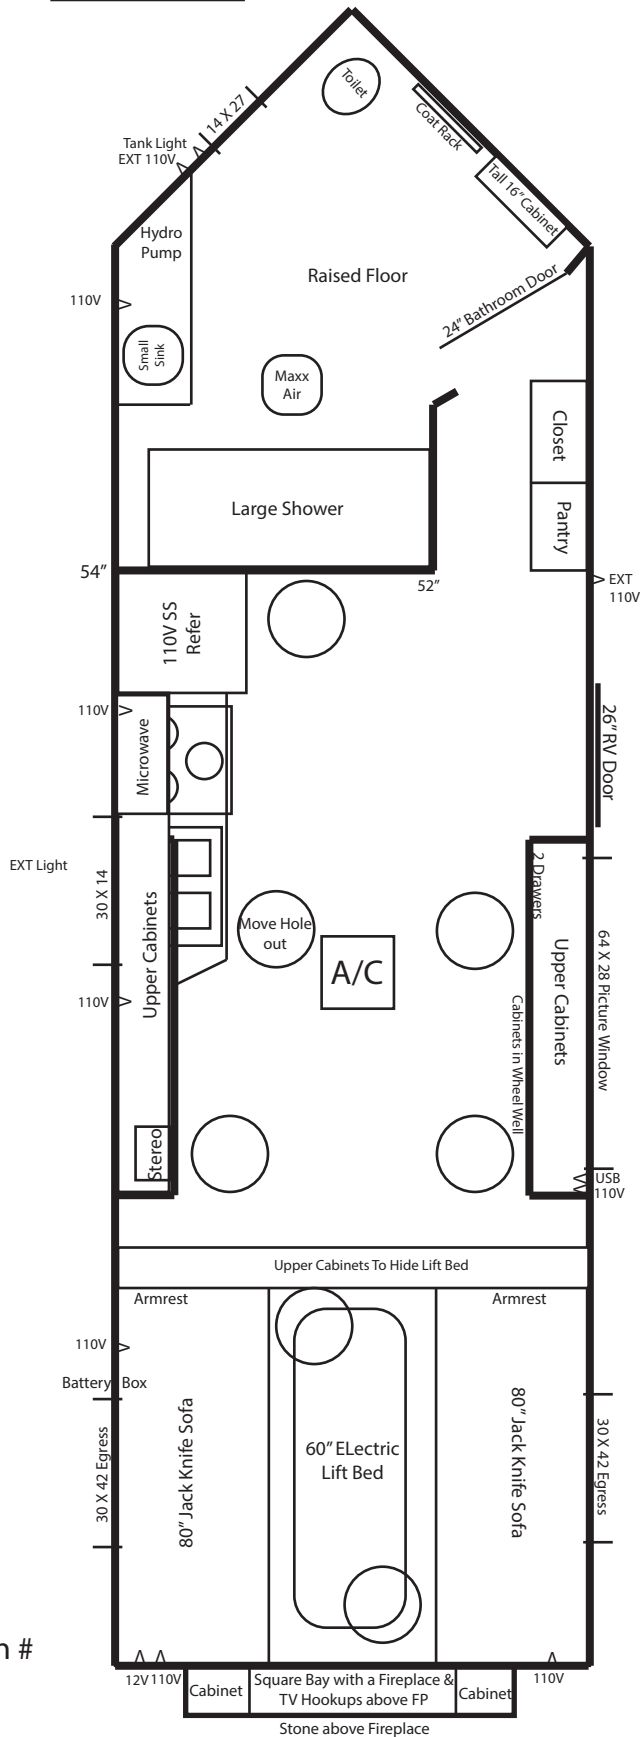

- Dual Axle Hydraulic Frame
- Arctic Insulation
- 90" Sidewalls
- 7 Holes with Lights
- Tan Panel Interior
- Walnut Stained Cabinets
- Cove Trim
- Flat Ceiling
- Brown Wood-Look Vinyl Floor
- A/C w/ Thermostat
- Exterior Slide-Out Battery Boxes

- LED Inside and Out
- Can Ceiling Lights
- Wire & Brace for TV
- Digital TV Antenna
- Wire for Portable Satellite
- Stereo w/4 speakers
- Exterior Speakers w/Lights
- USB Recepts
- 110V Recepts & Exterior

- Raised Bathroom Floor
- Bathroom w/toilet & Large shower
- 3 Burner cook-top w/Oven - Glass Door
- SS Range hood w/vent
- Double Stainless Steel Sink
- Stone Backsplash in Kitchen
- SS Microwave
- SS 110V Refrigerator
- 2 ~ Drawers
- Flat Panel Doors w/ New Hinges
- Mini Blinds
- 30,000 BTU Furnace
- 2 ~ 80" Jack-Knife Sofas
- 36" Closet
- 23" Pantry
- 60" Electric Lift Bed
- Upper Cabinets to Hide LiftBed
- Square Bay w/Fireplace & TV Hookups Above
- Stone Above Fireplace
- 21' Power Awning
- New Countertops w/Bullnose