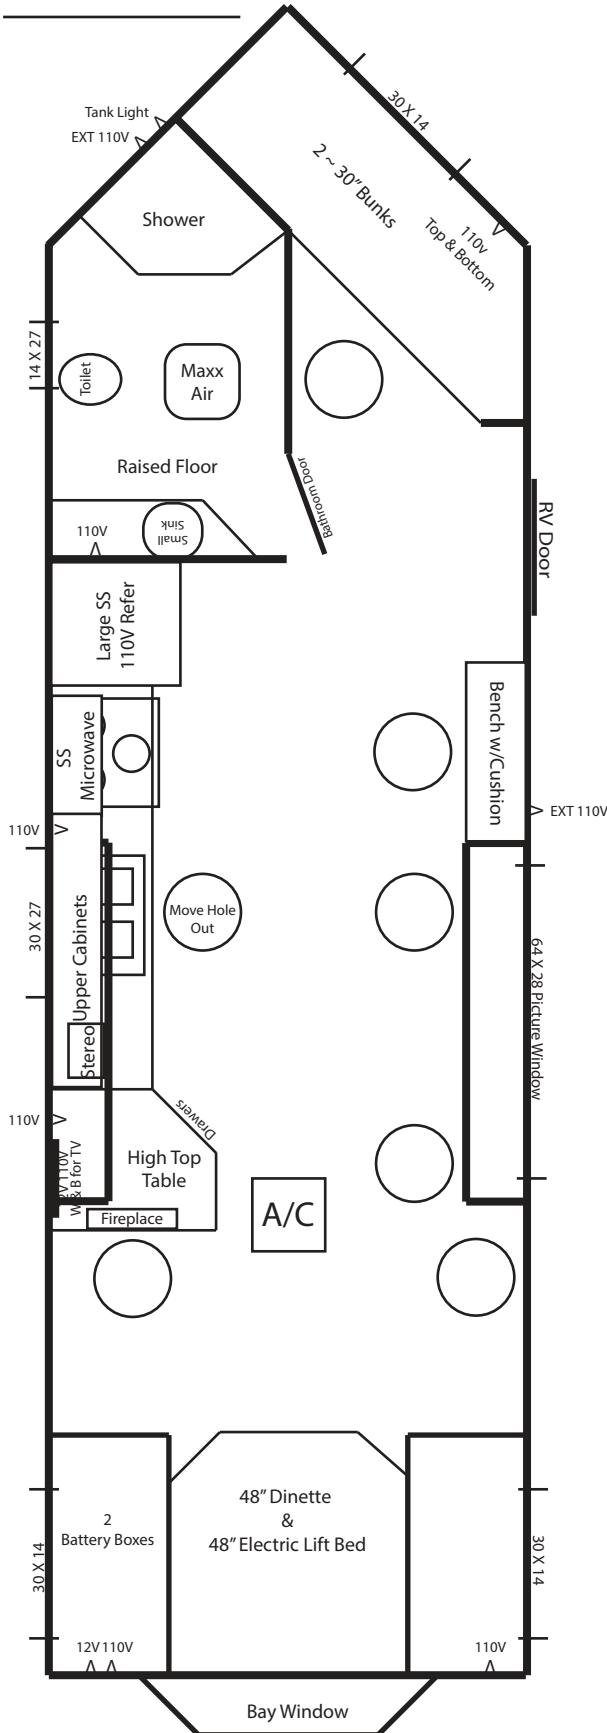

Dealer: _____
 Siding Color: _____ **Fiberglass** _____
 Decal Color: _____
 S.G. Color: _____
 Customer: _____
 Order Date: _____

Frame Options

MFG: _____

Galvanized

Yes: No:

8 X 24V Spirit Extreme

~ 2022

- Dual Axle Heavy Duty Hydraulic Frame
- Arctic Insulation
- 90" Sidewalls
- 7 Holes with Lights
- Cedar Interior
- Flat Ceiling
- Brown Vinyl Wood-Look Floor
- RV Door
- A/C w/ Thermostat
- Maxx Air Fan

- LED inside and out
- Can Ceiling Lights w/Dimmer
- Wire & Brace for TV
- Digital TV Antenna
- Wire for Portable Satellite
- Stereo w/4 speakers
- 12V Receptcs
- 110V Receptcs & Exterior
- Exterior Speakers w/Lights

- Raised Bathroom w/toilet & shower
- Vanity w/Sink in Bathroom
- 3 Burner cook-top w/oven - Glass Door
- SS Range hood w/vent
- Double Sink
- SS Microwave
- Large 110V Refrigerator
- Flat Panel Doors w/New Hinges
- Brown cushions
- Brown Mini Blinds
- 30,000 BTU Furnace
- Bench w/Cushion
- High Top Table w/ Drawers
- Fireplace
- 48" Dinette
- 48" Lift Bed
- 2 ~ 30" Bunks
- 21' Power Awning
- Bay Window w/Cushion
- Picture Window
- New Countertop