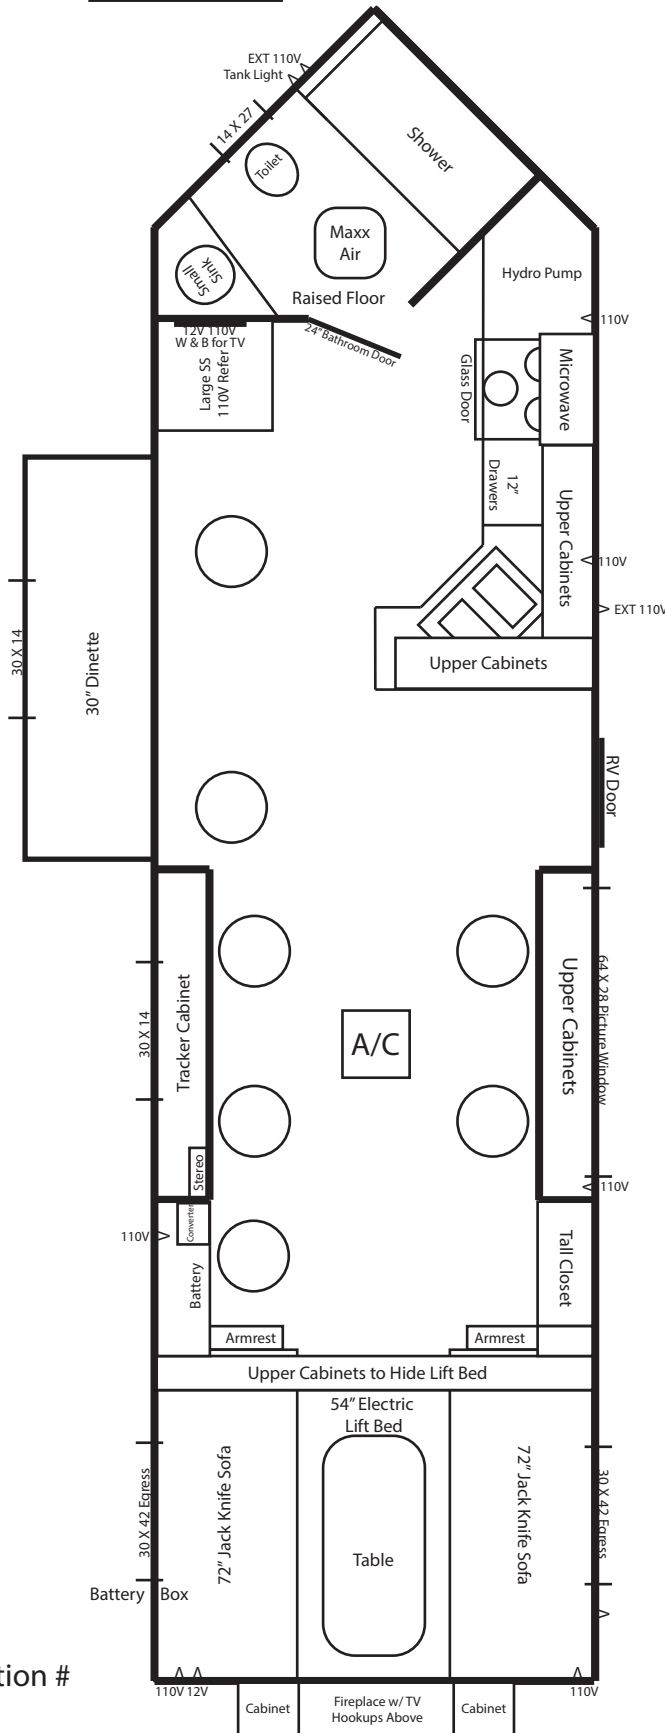

Dealer: _____
 Siding Color: _____ **Fiberglass** _____
 Decal Color: _____
 S.G. Color: _____
 Customer: _____
 Order Date: _____

Frame Options

MFG: _____

Galvanized

Yes: No:

**8 X 26V Diamond
 ~ 2022**

- Dual Axle Heavy Duty Hydraulic Frame
- Plastic Wheel Wells
- Arctic Insulation
- 90" Sidewalls
- 7 Holes with Lights
- Tan Panel Interior
- Walnut Stain Cabinets
- Cove Ceiling Trim
- Brown Wood-Look Vinyl Floor
- Flat Ceiling
- RV Door
- A/C w/ Thermostat
- Power Slide-Out Room
- Maxx Air Fan Vent

- LED Package
- Can Ceiling Lights
- 2 ~ Wire & Brace for TV
- Digital TV Antenna
- Wire for Portable Satellite
- Stereo w/4 speakers
- 12V Recepts
- 110V Recepts & Exterior
- Exterior Speakers w/Lights

- Raised Bathroom w/toilet & shower
- Cabinet in Bath w/Mirror
- Vanity w/Sink in Bathroom
- Suburban Glass Door Oven
- Range hood w/vent
- Double Sink
- Microwave
- SS 110 Refrigerator
- Flat Panel Doors w/New Hinges
- Tracker Cabinet
- Brown cushions
- Brown Mini Blinds
- 30,000 BTU Furnace
- 30" Dinette In Slideout
- 2 ~ Jack Knife Sofas
- 54" Electric Lift Bed
- Upper Cabinets to Hide Lift Bed
- 19' Power Awning
- 4" Interior Stoneguard
- Square Bay w/Fireplace & TV Hookups
- New Countertops