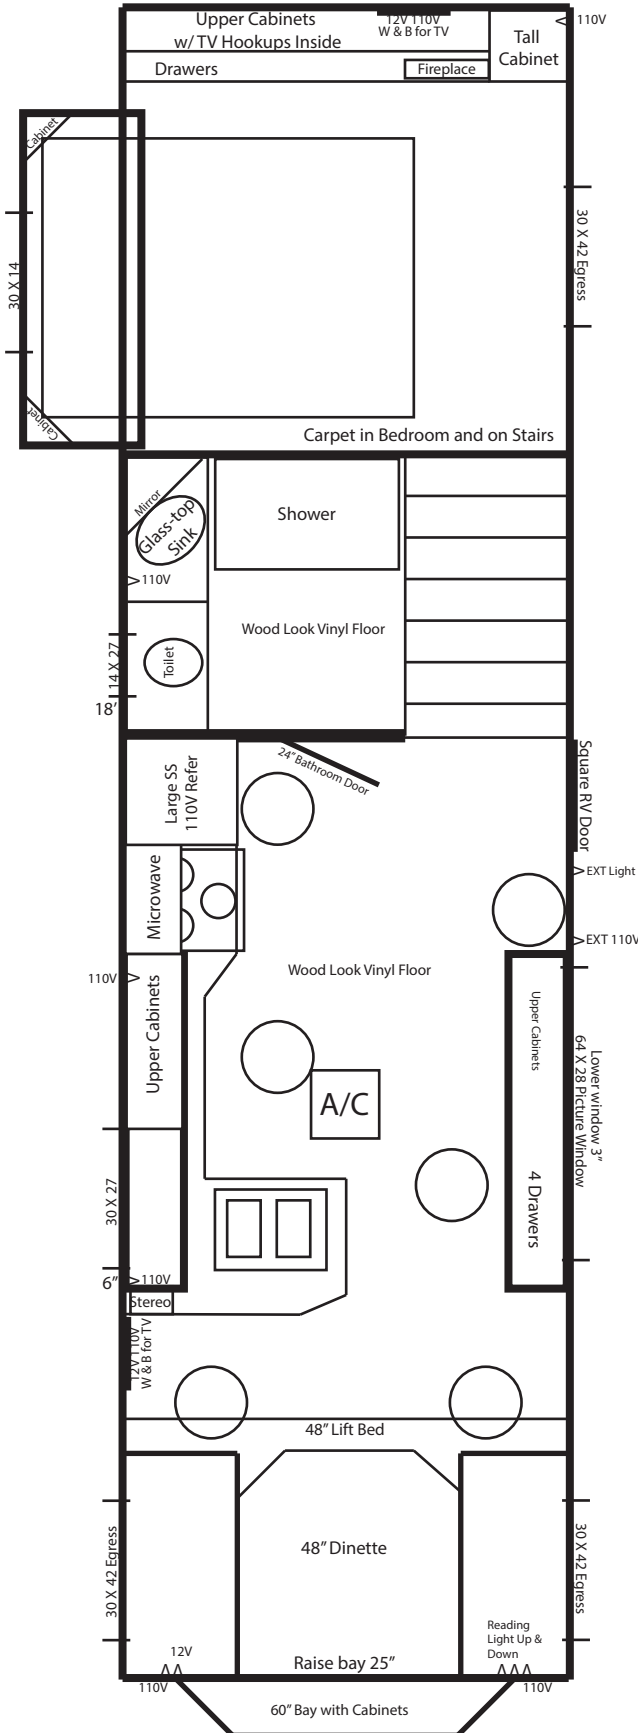

Dealer: _____
 Siding Color: White Fiberglass
 Decal Color: _____
 S.G. Color: _____
 Customer: _____
 Order Date: _____

Frame Options

MFG: _____
 Galvanized
 Yes: No:

**8 X 32 All Seasons Traveler
 5th Wheel ~ 2022**

- Dual Axle Hydraulic Frame
- Arctic Insulation
- 90" Back Sidewall
- 6 Holes with Lights
- Cedar Interior
- Flat Ceiling
- Slide Out in Upper Bedroom
- Brown Wood-Look Vinyl Floor
- Carpet in Bedroom
- A/C w/Thermostat

- LED inside and out
- Can Ceiling Lights
- 2 ~ Wire & Brace for TV
- Digital TV Antenna in Bedroom
- Wire For Portable Satellite
- Stereo w/4 speakers
- 12V Recepts
- 110V Recepts & Exterior
- Exterior Speakers w/Lights

- Bathroom w/toilet & shower
- Glass Top Bathroom Sink
- 3 Burner cook-top w/Oven - Glass Door
- Range hood w/vent
- Double Sink Stainless Steel
- Stainless Steel Faucet w/ pull-out
- Backsplash in Kitchen
- Microwave
- SS 110V Refrigerator
- Flat Panel Doors w/New Hinges
- Drawers x 4
- Brown Mini Blinds
- Brown Cushions
- 30,000 BTU Furnace
- 48" Dinette
- 48" Lift Bed
- Fireplace in Bedroom
- 60" Bay w/ Cabinets
- 19' Power Awning Lighted
- 4" Interior Stoneguard
- New Countertops