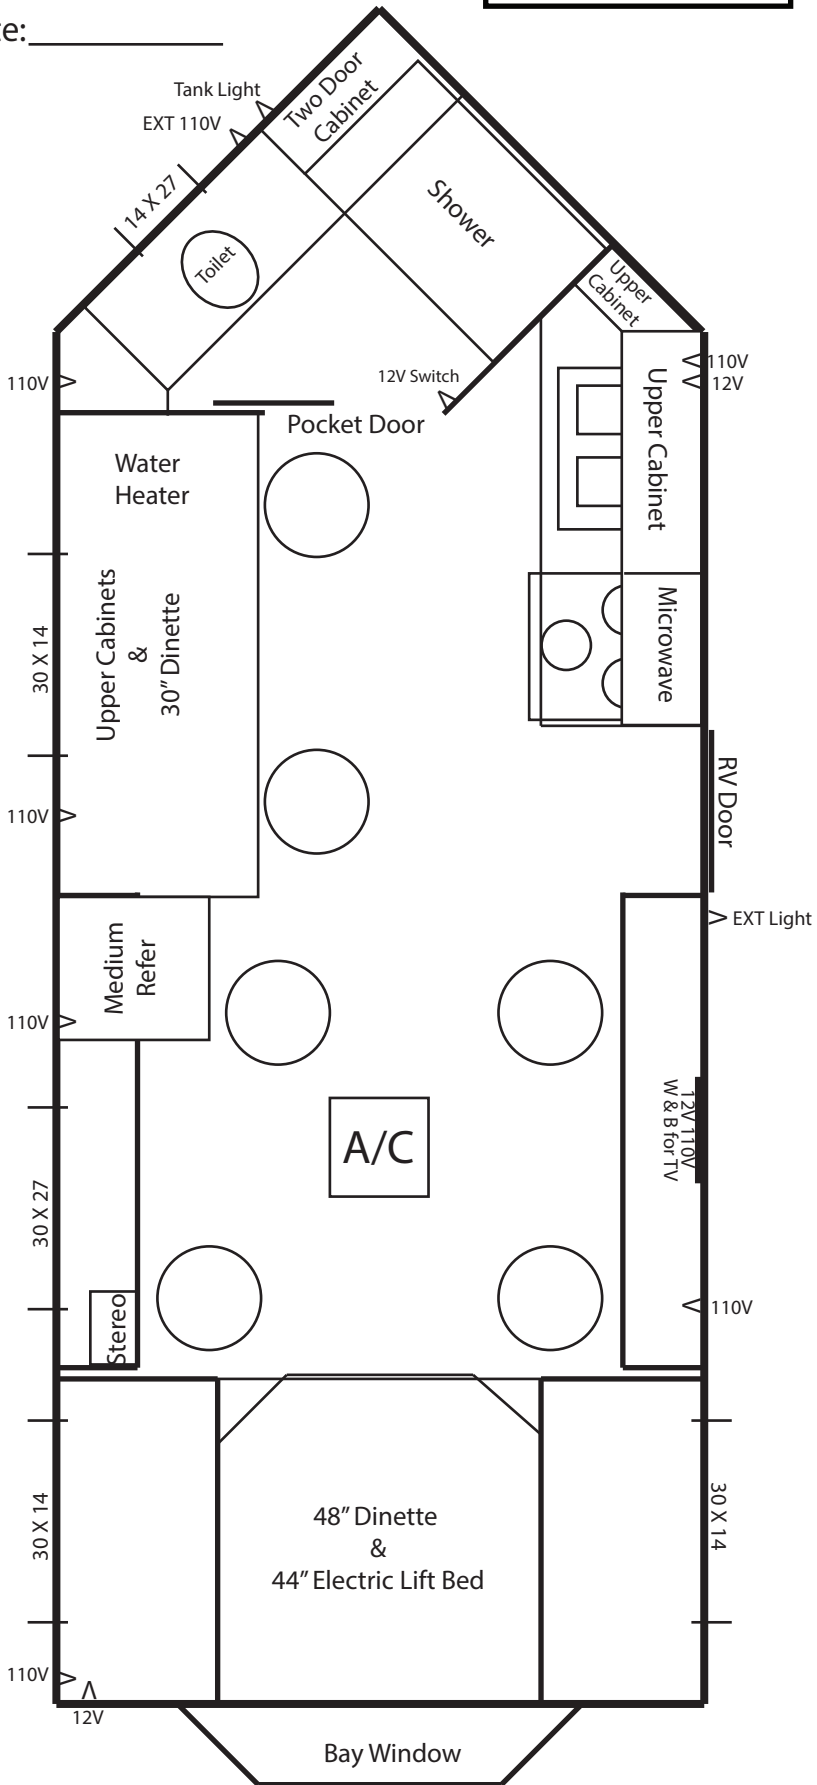

Dealer: _____
 Siding Color: _____ **Fiberglass** _____
 Decal Color: _____
 S.G. Color: _____
 Customer: _____
 Order Date: _____

Frame Options
 MFG: _____
 Galvanized
 Yes: No:

8 X 17V RV American Eagle ~ 2022

- Single Axle Frame
- Hand Crank Winch System
- 90" Side Walls
- Arctic Insulation
- 6 Holes with Lights
- Cedar Interior
- Flat Ceiling
- Carpet
- A/C w/Thermostat

- LED Inside & Out
- Can Ceiling Lights
- Wire & Brace for TV
- Digital TV Antenna
- Wire for Portable Satellite
- Stereo w/4 speakers
- 12V Recepts
- 110V Recepts & Exterior
- Exterior Speakers w/Lights

- Full bath w/toilet & shower
- Pocket Door
- 3 Burner cook-top w/oven - Glass Door
- Range hood w/vent
- Backsplash
- Stainless Steel Double sink
- Brush Nickel faucet
- Microwave
- Medium refrigerator
- Flat Panel Doors w/New Hinges
- Brown cushions
- Brown Mini Blinds
- 30,000 BTU Furnace
- 30" Dinette & Upper Cabinets
- 48" Dinette
- 44" Electric Lift Bed
- Bay Window w/Cushion
- 14' Power Awning
- New Countertops