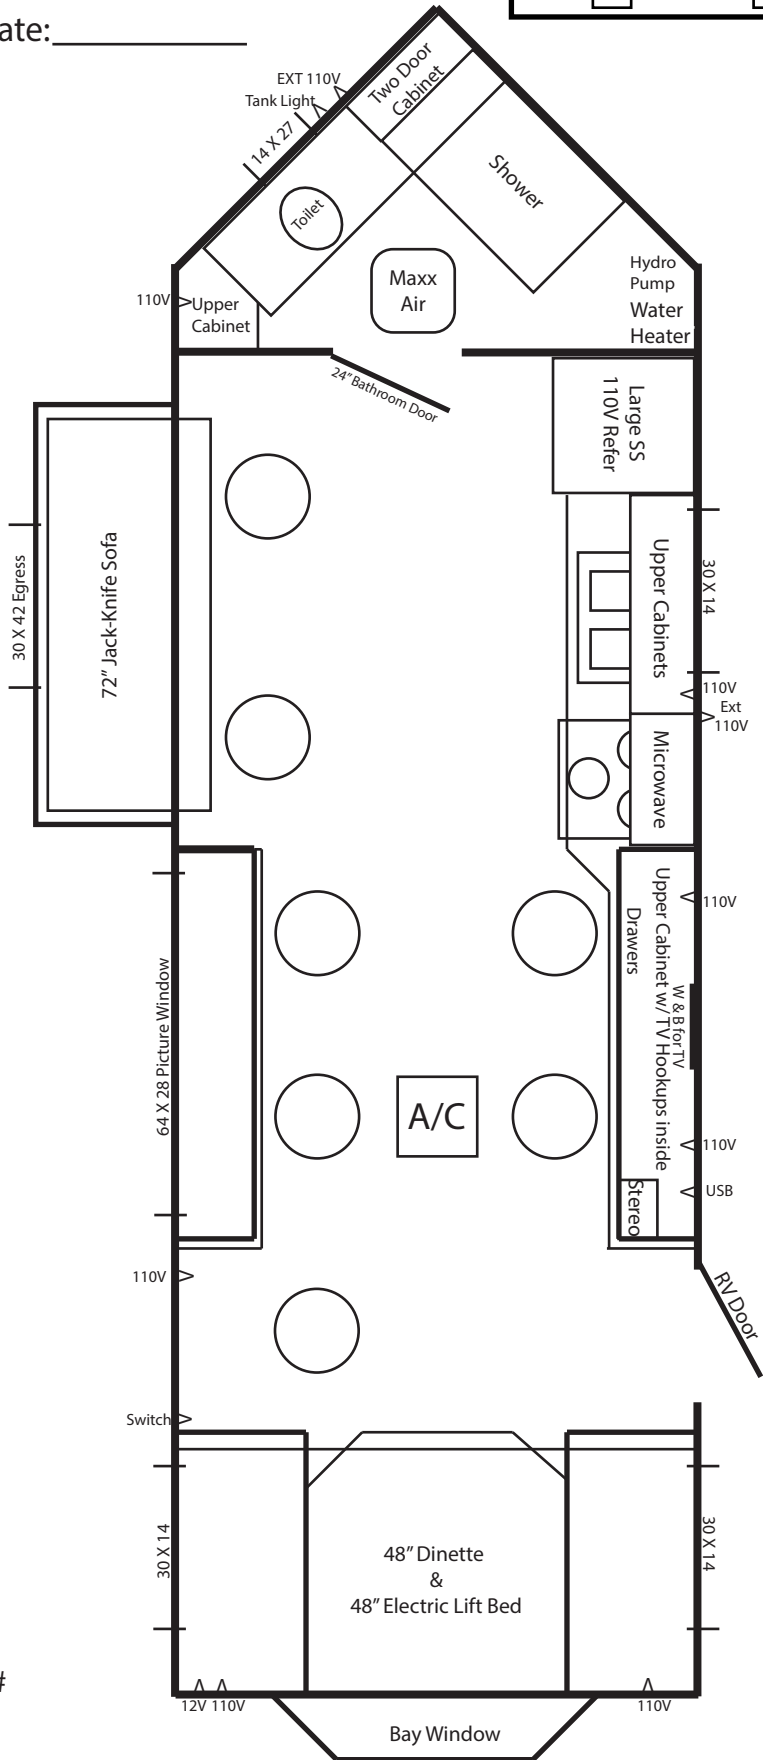

Dealer: _____
 Siding Color: _____ **Fiberglass** _____
 Decal Color: _____
 S.G. Color: _____
 Customer: _____
 Order Date: _____

Frame Options

MFG: _____
 Galvanized
 Yes: No:

8 X 22V Hybrid RV ~ 2022

Dual Axle Hydraulic Frame
 7 Holes with Lights
 90" Sidewalls
 Arctic Insulation
 Power Slide-Out Room
 Tan Panel Interior
 Brown Stained Cabinets
 Flat Ceiling
 Brown Wood-Look Vinyl Floor
 Maxx Air Roof Vent
 A/C w/ Thermostat

LED inside and out
 Can Ceiling Lights
 Wire & Brace for TV
 Digital TV Antenna
 Wire for Portable Satellite
 Stereo w/4 speakers
 12V Recepts & USB
 110V Recepts & Exterior
 Exterior Speakers w/Lights

Bathroom w/toilet & shower
 3 Burner cook-top w/oven - Glass Door
 Range hood w/vent
 Double Sink
 Microwave
 SS Large 110V Refrigerator
 Flat Panel Doors w/New Hinges
 Brown cushions
 Brown Mini Blinds
 30,000 BTU Furnace
 48" Electric Lift Bed
 Jack-Knife Sofa
 48" Dinette
 Picture Window
 Bay Window w/Cushion
 21' Power Awning
 New Countertops