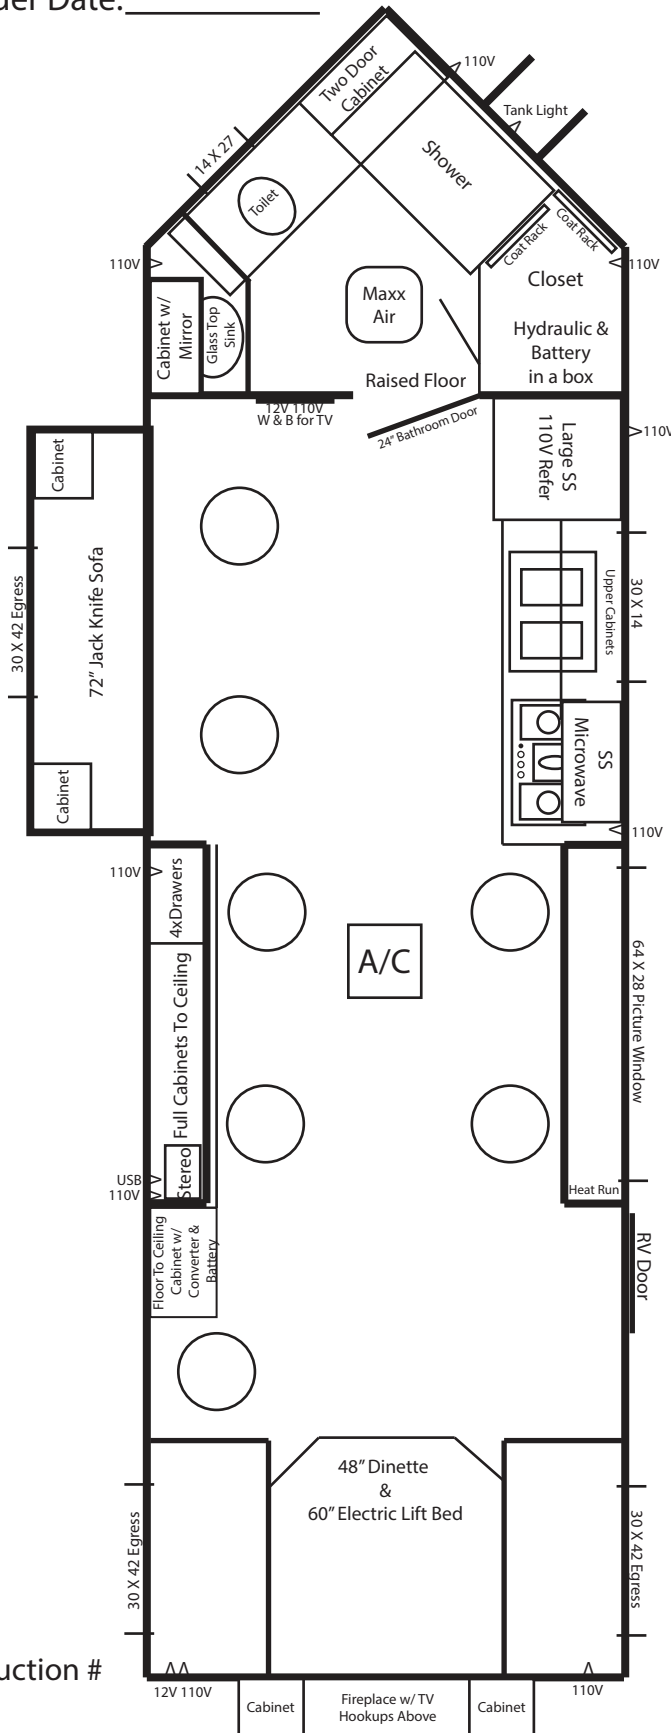

Dealer: _____
 Siding Color: _____ Fiberglass
 Decal Color: _____
 S.G. Color: _____
 Customer: _____
 Order Date: _____

Frame Options

MFG: _____
 Galvanized
 Yes: No:

8 X 24V Northland Palace

~ 2022

- Dual Axle HD Hydraulic Frame
- Plastic Wheel Wells
- Arctic Insulation
- 90" Sidewalls
- 7 Holes with Lights
- Cedar Interior
- Flat Ceiling
- Brown Wood-Look Vinyl Flooring
- Power Slide-Out Room
- Maxx Air Vent in Bathroom
- A/C w/T-Stat

- LED inside and out
- Can Ceiling Lights
- Wire & Brace for TV
- Digital TV Antenna
- Wire for portable Satellite
- Stereo w/4 speakers
- 12V Recepts
- 110V Recepts & Exterior
- USB Ports
- Exterior Speakers w/Lights

- Raised Bathroom w/toilet & shower
- Glass-top Sink
- Furion Cooktop & Oven
- SS Range Hood
- SS Microwave
- SS 110V Refrigerator
- Double Sink Stainless Steel
- Backsplash in Kitchen
- Flat Panel Doors w/New Hinges
- Drawers x 4
- Full Cabinet Over WW
- Brown Mini Blinds
- Brown Cushions
- 30,000 BTU Furnace
- Jack-Knife Sofa
- 48" Dinette
- 60" Electric Lift Bed
- Square Bay w/Fireplace & TV Hookups
- 19' Power Awning Lighted
- New Countertops