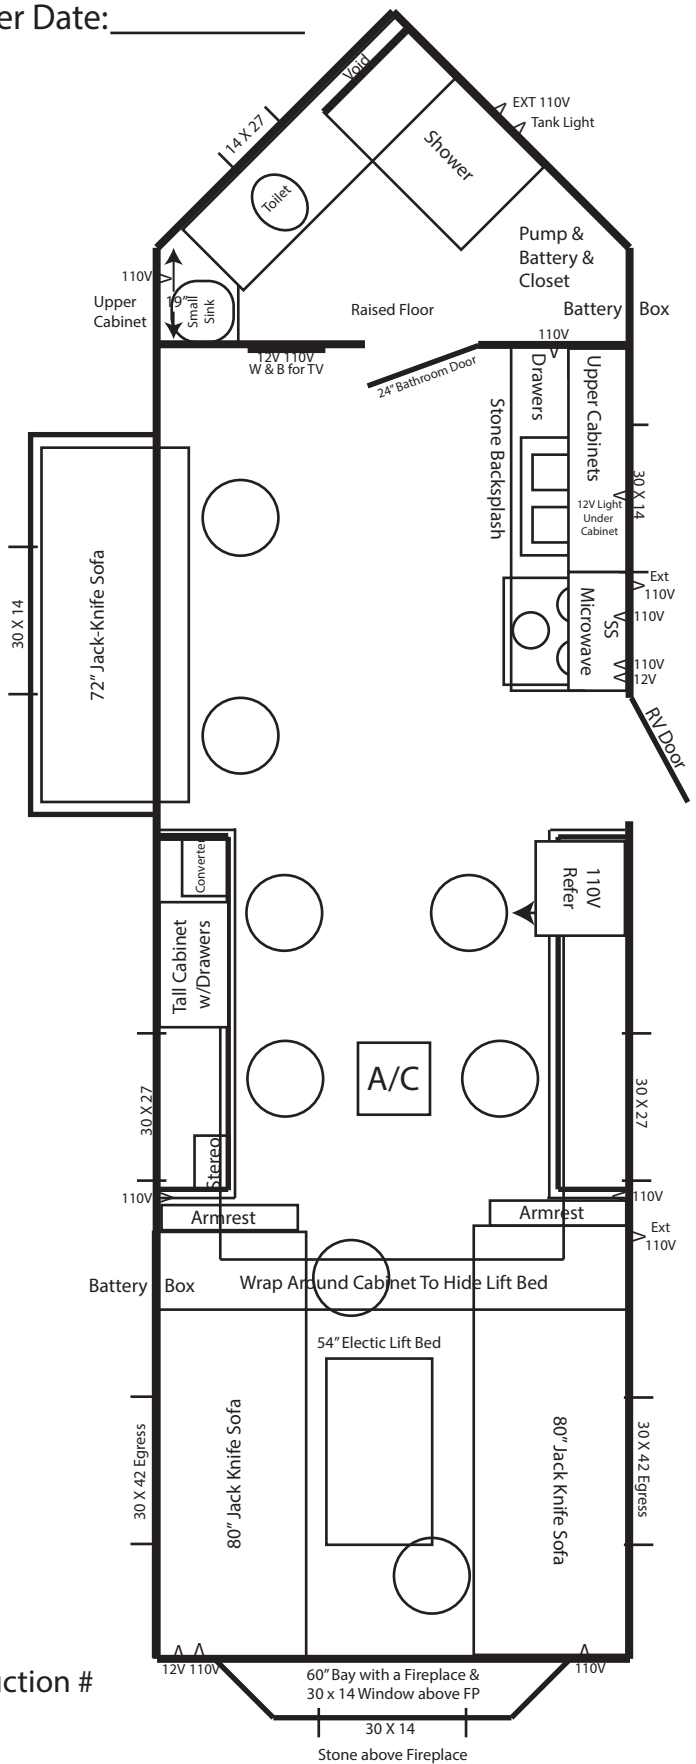

- Dual Axle Hydraulic Frame
- Arctic Insulation
- 90" Sidewalls
- 8 Holes with Lights
- Power Slide-Out Room
- Grey Panel Interior
- Grey Stained Cabinets
- Cove Trim
- Flat Ceiling
- Grey Wood-Look Vinyl Floor
- A/C w/ Thermostat
- 2 ~ Exterior Slide-Out Battery Boxes

- LED Inside and Out
- Can Ceiling Lights
- Wire & Brace for TV
- Digital TV Antenna
- Wire for Portable Satellite
- Stereo w/4 speakers
- Exterior Speakers w/Lights
- Light over the sink
- 12V Recepts
- 110V Recepts & Exterior

- Raised Bathroom Floor
- Bathroom w/toilet & shower
- 3 Burner cook-top w/Oven - Glass Door
- SS Range hood w/vent
- Double Stainless Steel Sink
- Stone Backsplash in Kitchen
- SS Microwave
- 110V Refrigerator
- Flat Panel Doors w/ New Hinges
- Mini Blinds
- 30,000 BTU Furnace
- 3 ~ Jack-Knife Sofas
- 54" Electric Lift Bed
- Wrap Around Cabinets to Hide LiftBed
- 60" Bay w/Fireplace & Window Above
- Stone Above Fireplace
- 19' Power Awning
- New Countertops